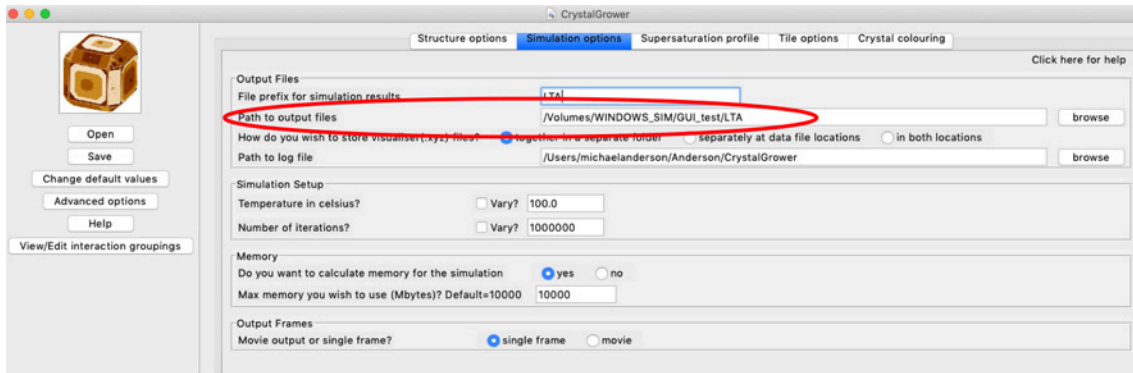

Output filepath

Path to output files: this is the file path where all the output files will be stored under a timestamped folder.

Below is the file that was created for this simulation on 18th January 2021 at 17:09pm and 39 seconds.