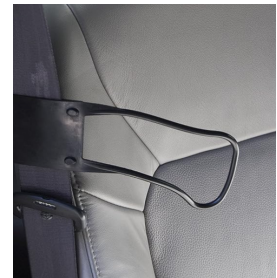

Assistive Devices for the Car

Car Tubular Slide Sheet

- This slippery sheet can lay in the seat of a car and allows an Individual to slide into and out of the car with greater ease. The slide sheet can be used in either direction with out adjustment.

Seat Belt Handle

- This is a great tool for someone who has difficulty reaching behind them to grab their seatbelt. This device is easy to install and is easily removable if needed.

Handy Bar

- Provides individuals with a sturdy surface to use to sit into and stand up out of the car. This is easily installed and removed with each use by being placed in the U-shaped door latch in your car

Gas Cap Opener

- Reduces the effort and grip strength needed to open a gas cap on a car. They come in various shapes and sizes for different types of gas caps.

Visit [Amazon.com](https://www.amazon.com) to find all of these adaptive devices for the car.