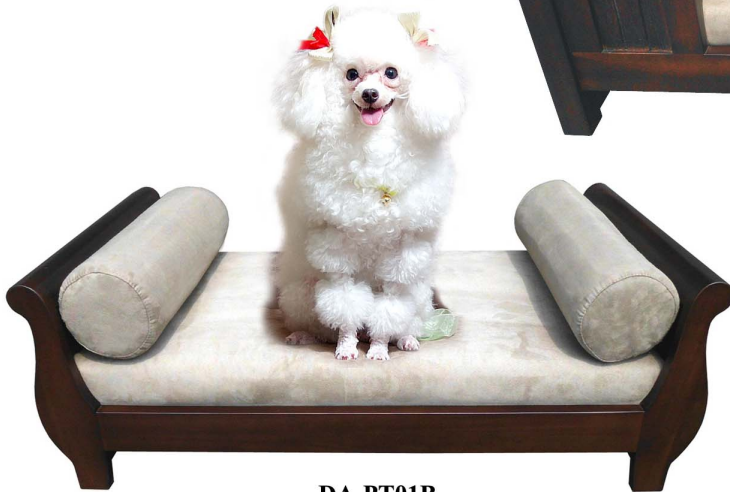

DA-PT01B
Sleigh Pet Bed
W35.5 x D21 x H12.5 inch