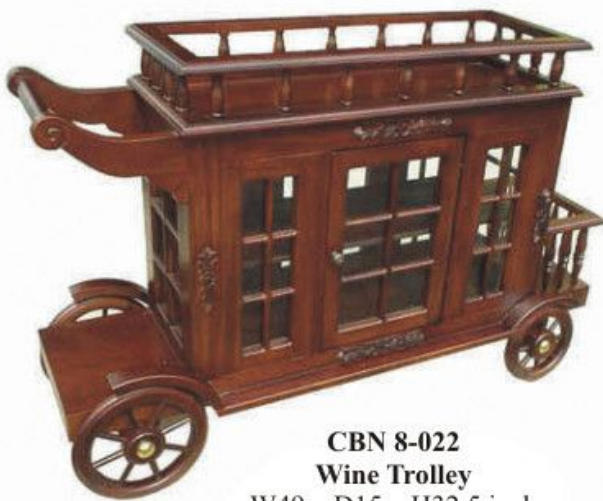

CBN 8-022
Wine Trolley
W49 x D15 x H32.5 inch