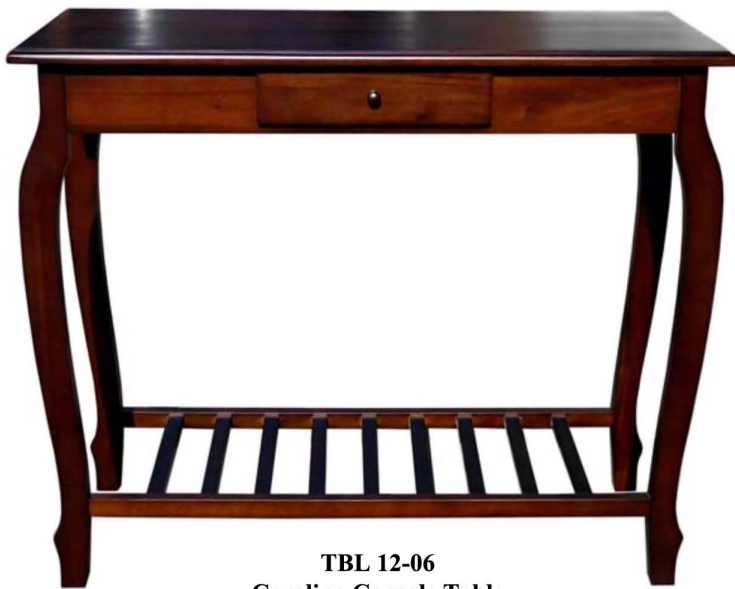

LB 8-005
Mahogany Shoe Rack 4 Tiers (stackable)
W27.5 x D10.5 x H31.5 inch

TBL 037b
Mahogany Hall Table 3 Drawers
W50 x D13 x H34 inch

TBL 035b
Mahogany Hall Table 1 Drawer
W23.5 x D13 x H34 inch

TBL 036b
Mahogany Hall Table 2 Drawers
W42 x D13 x H34 inch

TBL 12-06
Carolina Console Table
W38 x D14 x H32.5 inch

TBL 8-017
Carolina End Table
W16.5 x D14 x H27 inch

TBL 12-07
Carolina Coffee Table
W42 x D22 x H19.5 inch

TBL 12-05
Simplicity End Table
W18 x D13 x H32 inch

TBL 12-04
Library Telephone Table
W16 x D14 x H30 inch

STL 10-01 M
Michaela Shoe Bench
W31.5 x D15 x H18.5 inch

STL 10-01 T
Teak Outdoor Shoe Bench
W31.5 x D15 x H18.5 inch

TR 12-01
Carved Towel Rack
W28.25 x D12.5 x H35.5 inch