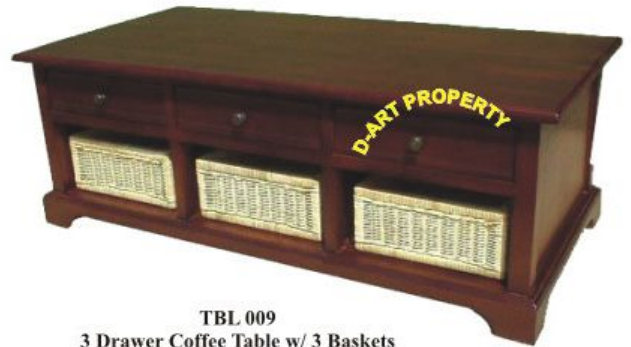

TBL 009
3 Drawer Coffee Table w/ 3 Baskets
W48 x D24 x H17 inch