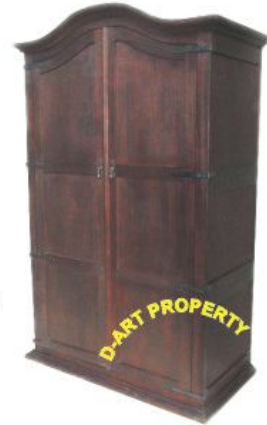

Armoires

AMR 001
Old English Armoire
W51.5 x D28 x H85.5 inch

AMR 002
Shangrilla Armoire
W51.5 x D28 x H88.5 inch

AMR 003
Bonnet Top Armoire
W48.75 x D23.25 x H90 inch

AMR 004
United Armoire
W50.25 x D27.5 x H78 inch

AMR 005
VOC Armoire
W47 x D25 x H77 inch

AMR 006
Java Armoire 4 Door 4 Drawers
W42 x D23 x H77 inch

AMR 007
Mexican Rustico 4 Door Mission Armoire
W52 x D26 x H78 inch

AMR 008
Mexican Rustico Armoire Plain Door
W48 x D25 x H77 inch

AMR 010
Slatted Armoire
W51.5 x D28.25 x H81 inch

AMR 009
Linen Armoire
W22 x D18x H78 inch

AMR 011
Rococo Armoire
W43 x D19 x H82 inch

AMR 012
Louvered Computer Slatted Armoire
W46 x D25 x H62 inch

Cabinets, Bookcases, Curios & Chests