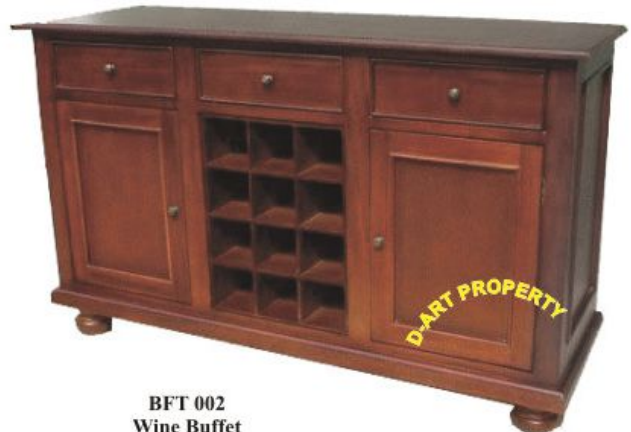

BFT 001
Nantucket Buffet
W42 x D19 x H38 inch

CSL 006
Wine Console
W38 x D18 x H42 inch

BFT 002
Wine Buffet
W59 x D19 x H36 inch