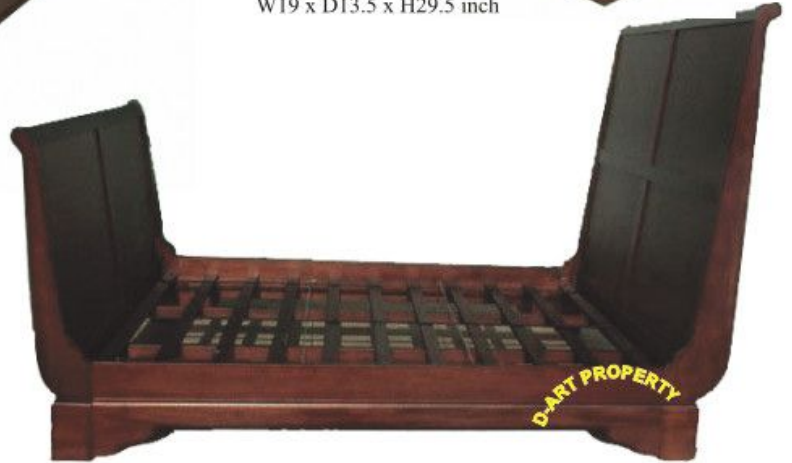

CBN 096
Java Double Dresser 6 Drw
 W61 x D19 x H35 Inch

BED 003
Colonial Bed
Queen : W64.75 x D90 x H47 inch

CBN 097
Java Bedside
W19 x D13.5 x H29.5 inch

BED 004
United Sleigh Bed Tall
California King : W75.5 x D99 x H61 inch
Queen : W63.5 x D95 x H61 inch