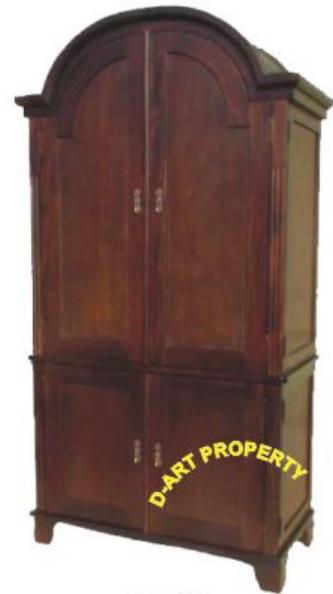

Armoires

AMR 001
Old English Armoire
W51.5 x D28 x H85.5 inch

AMR 002
Shangrilla Armoire
W51.5 x D28 x H88.5 inch

AMR 003
Bonnet Top Armoire
W48.75 x D23.25 x H90 inch

AMR 004
United Armoire
W50.25 x D27.5 x H78 inch