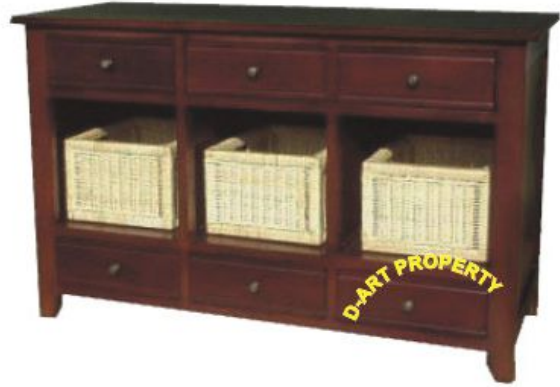

CSL 001
3 Drawer Console w/ 3 Baskets
W52 x D18 x H30 inch

CSL 002
6 Drawer Console w/ 3 Baskets
W48 x D19 x H30 inch

CSL 003
Cocktail Console
W42 x D22 x H38 inch

CSL 004
Tin Front Console
W50 x D18 x H30 inch