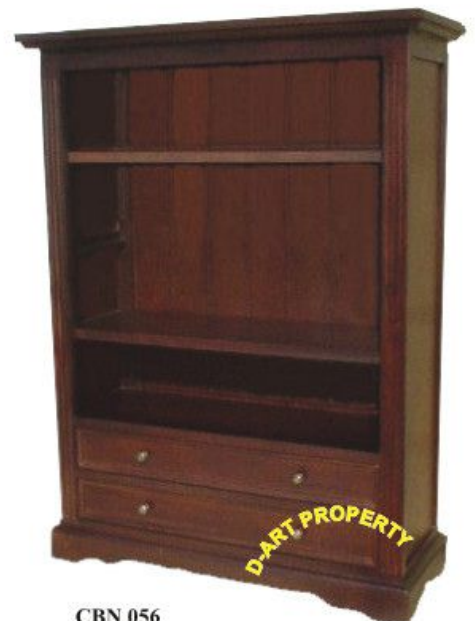

CBN 045
Curio
W30 x D14 x H72.5 inch

CBN 046
Cathedral Cabinet
W32 x D17 x H72 inch

CBN 047
Large Half Open Bookcase
W33 x D17.5 x H74 inch

CBN 048
Large Half Corner Open Bookcase
W33 x D17.5 x H74 inch

CBN 049
Open Front Bookcase Tall
W32 x D13.5 x H70 inch

CBN 050
Telephone Booth
 W33 x D33 x H88 inch

CBN 051
Double Bookcase
 W42 x D16 x H84 inch

CBN 052
Single Bookcase
 W22 x D16 x H84 inch

CBN 053
Bookcase Base
 W62 x D19.5 x H37 inch

CBN 054
Wall Curio
 W18.5 x D5.25 x H25 inch

CBN 055
Glass Front Bookcase
 W67 x D19 x H35 inch

CBN 056
Heirloom Bookcase
 W38 x D14 x H51 inch

CBN 057
Dressing Chest
W36 x D20 x H54.5 inch

CBN 058
Champagne Chest
W31 x D20 x H41 inch

CBN 059
Gentlemen's Chest
W48 x D19 x H62 inch