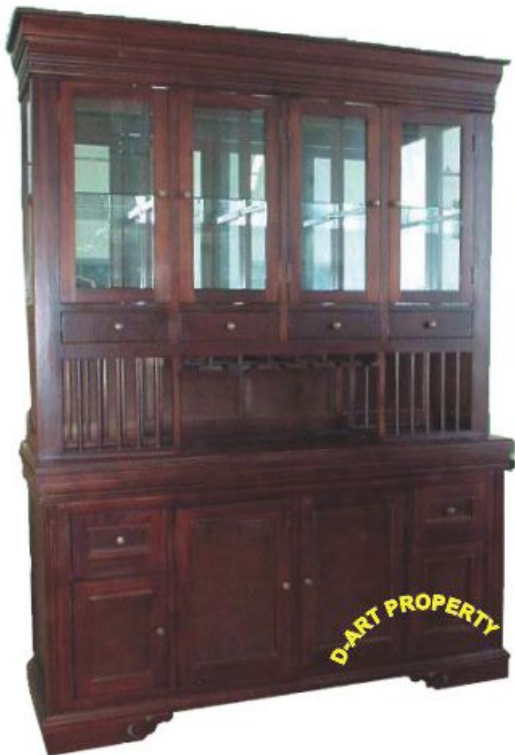

CBN 022
Barrister Bookcase
W50 x D17 x H73 inch

CBN 023
Double Dome Curio
W32 x D14 x H75 inch

CBN 024
Single Dome Curio
W18 x D16 x H74.5 inch

CBN 025
Corner Cabinet 2 Doors
W43.75 x D20.5 x H75 inch

CBN 026
Cabinet Fruitwood
W23.5 x D15 x H73 inch

CBN 027
Corner Cabinet Fruitwood
W23.5 x D18.5 x H73 inch

CBN 028
Corner Cabinet 1 Door
W29.5 x D16 x H75 inch

CBN 029
Profile 3 Door Cabinet
W77 x D18.5 x H78 inch

CBN 030
Profile 2 Door Cabinet
W59 x D18.5 x H78 inch

CBN 031
Tall Glass Display Cabinet
W26 x D17 x H59 inch

CBN 033
Hutch
W67.75 x D21 x H91 inch

CBN 032
2 Door 2 Drawer Cabinet
W57 x D18 x H61 inch

CBN 034
Dining Chest
W42 x D18 x H48 inch

CBN 035
Corner Cabinet 2 Door 2 Drawers
W20 x D20 x H51 inch