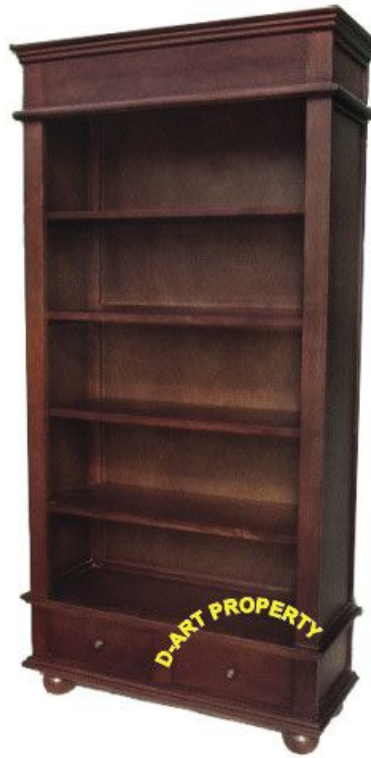

CBN 040
Wine Display Cabinet
W36 x D20 x H60 inch

CBN 041
Wine Tower Cabinet
W23 x D17 x H35.5 inch

CBN 042
Wine Trolley
W49 x D15 x H32.5 inch

CBN 043
Medicine Cabinet
W30 x D11.5 x H36.5 inch

CBN 044
Rustico Bookcase 1 Drawer
W35 x D17 x H74 inch

CBN 045
Curio
W30 x D14 x H72.5 inch

CBN 046
Cathedral Cabinet
W32 x D17 x H72 inch

CBN 047
Large Half Open Bookcase
W33 x D17.5 x H74 inch

CBN 048
Large Half Corner Open Bookcase
W33 x D17.5 x H74 inch

CBN 049
Open Front Bookcase Tall
W32 x D13.5 x H70 inch

CBN 050
Telephone Booth
 W33 x D33 x H88 inch

CBN 051
Double Bookcase
 W42 x D16 x H84 inch

CBN 052
Single Bookcase
 W22 x D16 x H84 inch

CBN 053
Bookcase Base
 W62 x D19.5 x H37 inch

CBN 054
Wall Curio
 W18.5 x D5.25 x H25 inch