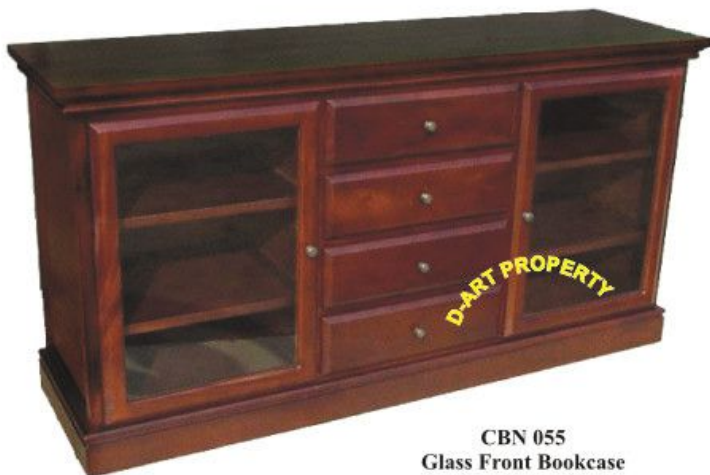

CBN 050
Telephone Booth
 W33 x D33 x H88 inch

CBN 051
Double Bookcase
 W42 x D16 x H84 inch

CBN 052
Single Bookcase
 W22 x D16 x H84 inch

CBN 053
Bookcase Base
 W62 x D19.5 x H37 inch

CBN 054
Wall Curio
 W18.5 x D5.25 x H25 inch

CBN 055
Glass Front Bookcase
 W67 x D19 x H35 inch

CBN 056
Heirloom Bookcase
 W38 x D14 x H51 inch

CBN 057
Dressing Chest
W36 x D20 x H54.5 inch

CBN 058
Champagne Chest
W31 x D20 x H41 inch

CBN 059
Gentlemen's Chest
W48 x D19 x H62 inch