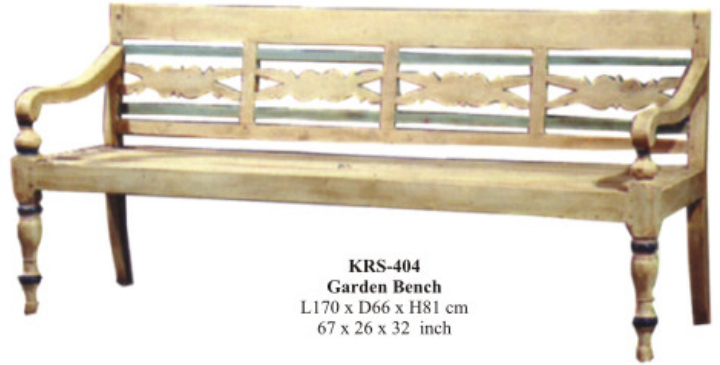

KRS-404
Garden Bench
L170 x D66 x H81 cm
67 x 26 x 32 inch