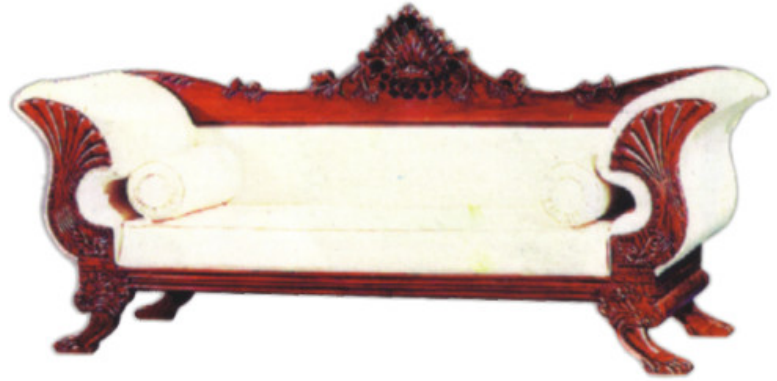

KRS-298
Madura Sofa
W225 x D63 x H104 cm
89 x 25 x 41 inch