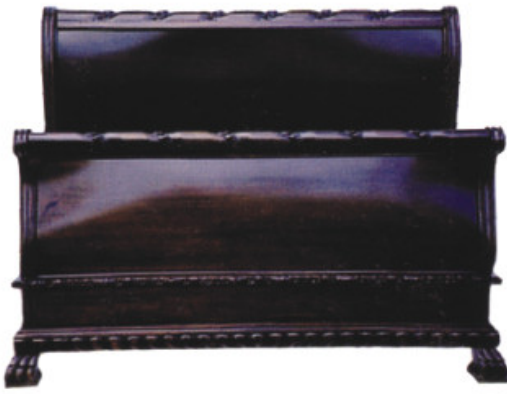

TUSCANE SLEIGH BED
RJ 199 Queen
RJ 200 California King
RJ 201 Eastern King
RJ 202 Full Size