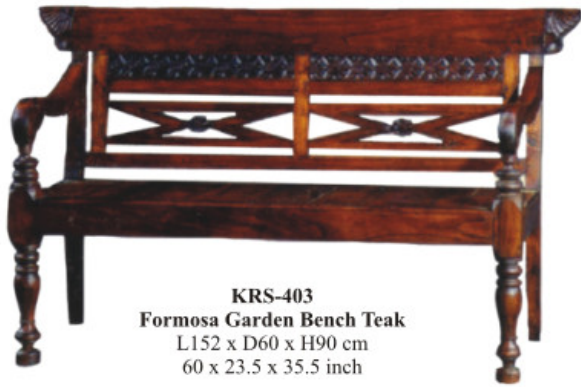

Garden Bench & Chairs

KRS-403
Formosa Garden Bench Teak
L152 x D60 x H90 cm
60 x 23.5 x 35.5 inch