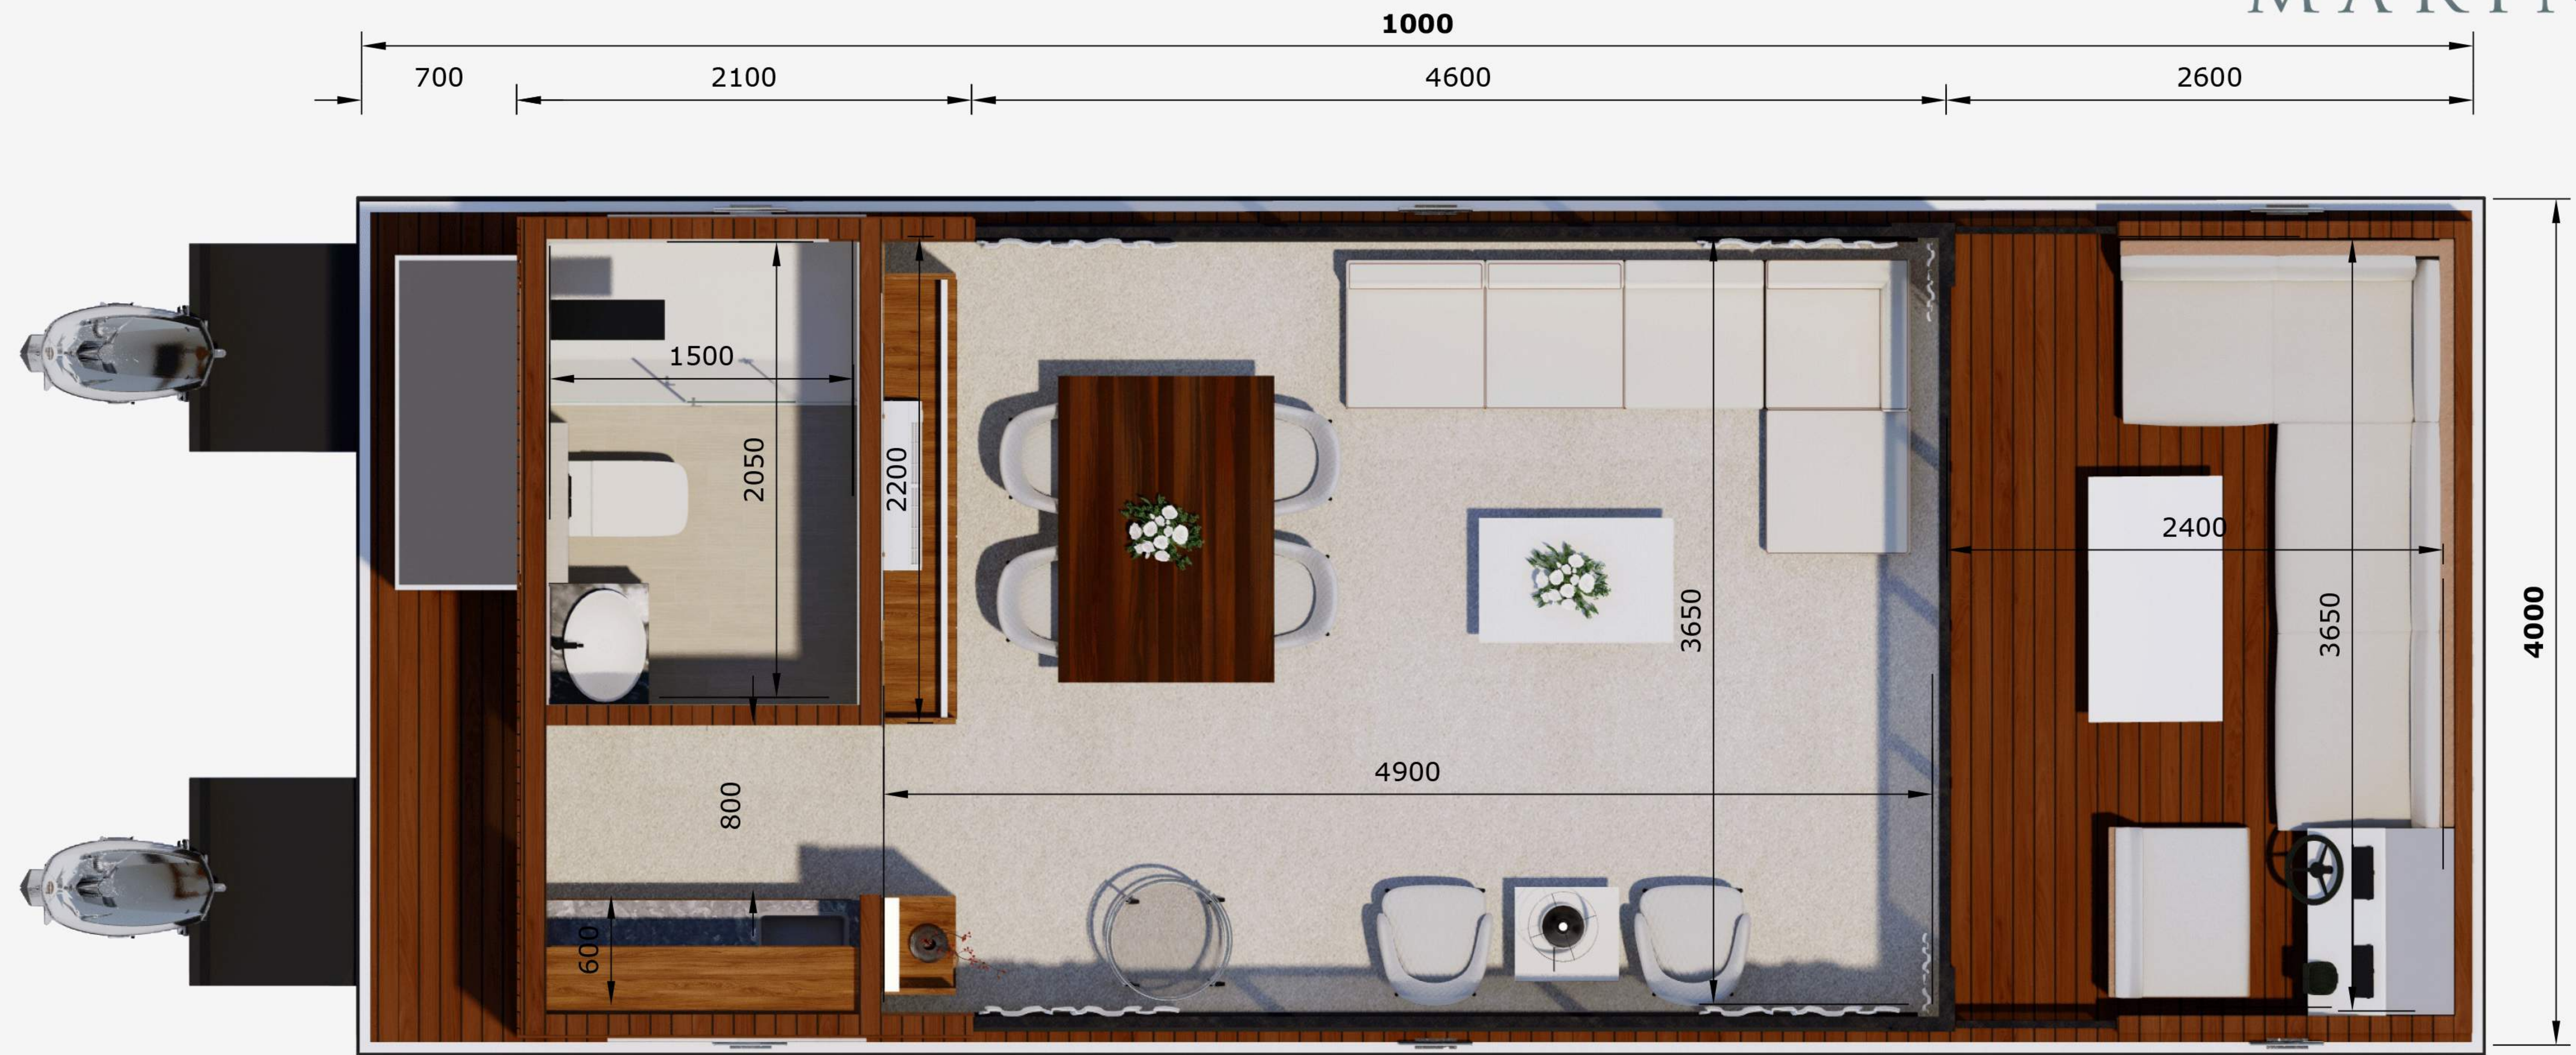

AQUATOR 38 ft SPORT

MARINE

v-marine.com

AQUATOR 38 ft SPORT

MARINE

v-marine.com

AQUATOR 38 ft SPORT

MARINE

v-marine.com

AQUATOR 38 ft SPORT

MARINE

v-marine.com

AQUATOR 38 ft SPORT

V-MARINE

v-marine.com

AQUATOR 38 ft SPORT

V-MARINE

v-marine.com

AQUATOR 38 ft SPORT

MARINE

Length Overall	: 11.6 M / 38 Ft
Hull Length	: 10.9 M / 35.7 Ft
Beam	: 4 M / 13.1 Ft
Draft	: 0.42 M / 1.35 Ft
Air Draft	: 3.48 M / 11.4 Ft
Air Draft Inc. T. Top	: N / A
Height Overall	: 3.9 M / 12.8 Ft
Displacement	: 11 Ton
Fuel tank	: 150 Litre
Water tank	: 150 Litre
Black Water tank	: 50 Litre
Recommended Power	: 2 x 50hp
Speed	: 4 to 8 Kn
Voltages	: 12VDC, 230VAC, 50Hz