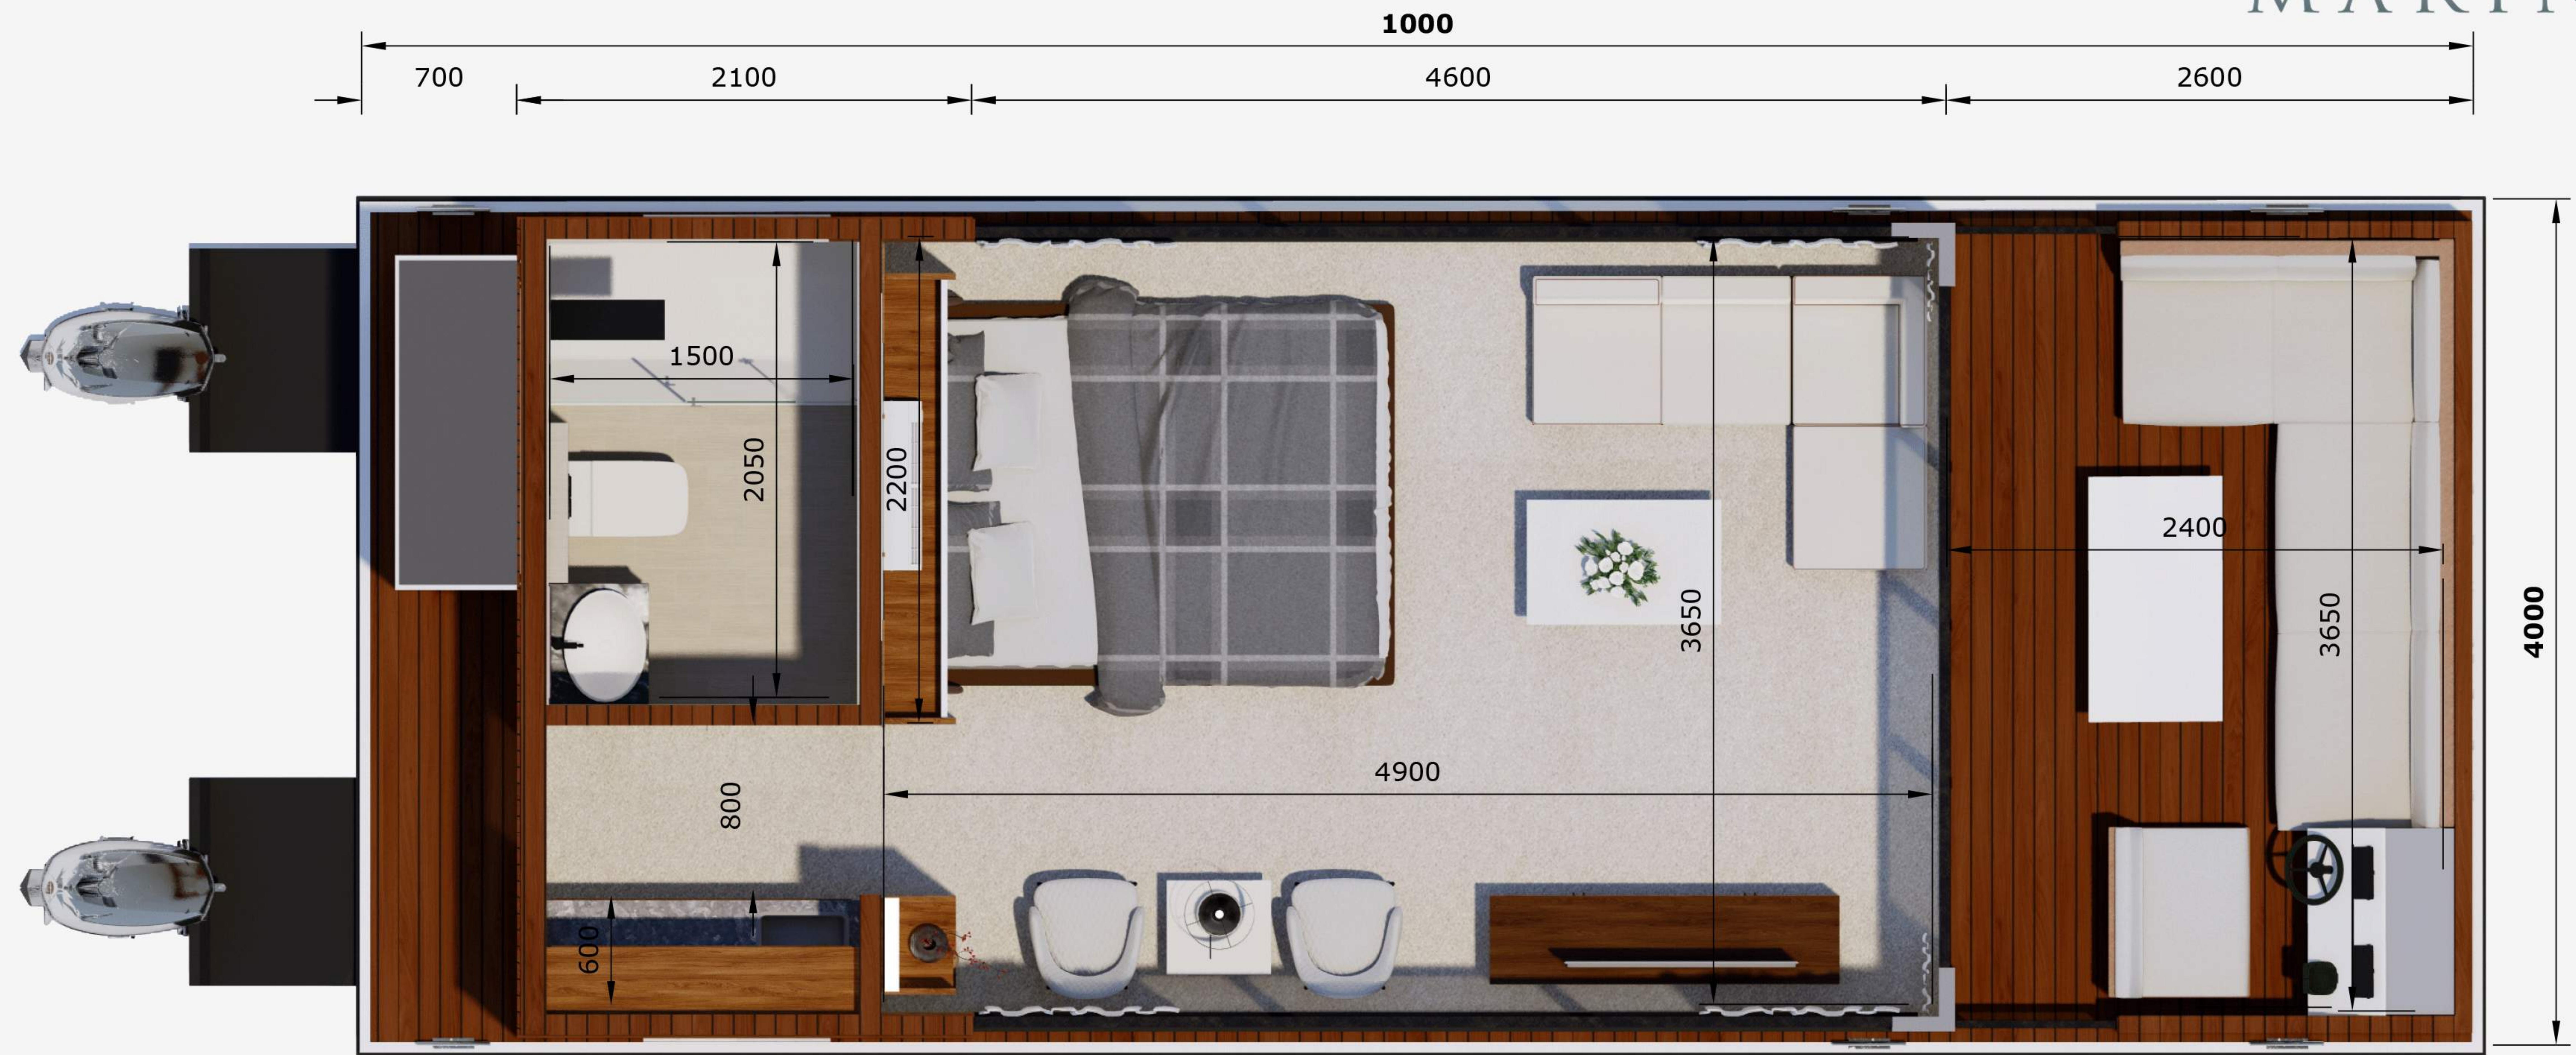

AQUATOR 38 ft SPORT

MARINE

v-marine.com

AQUATOR 38 ft SPORT

MARINE

v-marine.com

AQUATOR 38 ft SPORT

MARINE

v-marine.com

AQUATOR 38 ft SPORT

MARINE

v-marine.com

AQUATOR 38 ft SPORT

V-MARINE

v-marine.com

AQUATOR 38 ft SPORT

V-MARINE

v-marine.com

AQUATOR 38 ft SPORT

MARINE

Length Overall	: 11.6 M / 38 Ft
Hull Length	: 10.9 M / 35.7 Ft
Beam	: 4 M / 13.1 Ft
Draft	: 0.42 M / 1.35 Ft
Air Draft	: 3.48 M / 11.4 Ft
Air Draft Inc. T. Top	: N / A
Height Overall	: 3.9 M / 12.8 Ft
Displacement	: 11 Ton
Fuel tank	: 150 Litre
Water tank	: 150 Litre
Black Water tank	: 50 Litre
Recommended Power	: 2 x 50hp
Speed	: 4 to 8 Kn
Voltages	: 12VDC, 230VAC, 50Hz