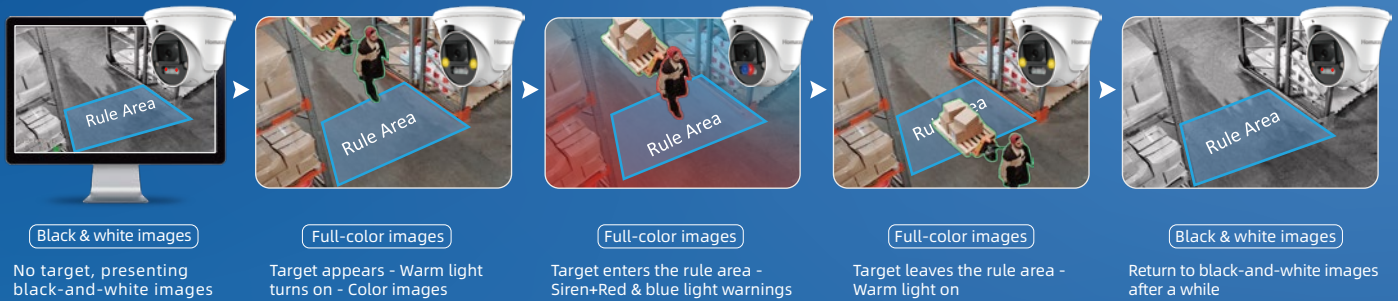

# Warn Before Crime Happens

Active Deterrence Cameras – I Series

Active Deterrence

Full Color Event

Human/Vehicle  
Basic Classification

# Active Deterrence

Red and blue flashing lights, unaffected by rain and fog, are more powerful than white lights in functionality. The high-power speaker, capable of reaching up to 110dB, produces clear siren sounds and enables two-way communication. Multiple alarm audio sources can be selected, including pre-recorded or custom sounds suitable for various scenarios. These functions can also be easily set via the app.

# Human/Vehicle Basic Classification

Human/Vehicle classification aims to eliminate false alarms by using advanced deep learning algorithms to differentiate between the shape of humans and vehicles within a scene. It only triggers an alarm when a person or vehicle is detected, effectively filter out false positives (leaves, animals, light, rain, etc.)