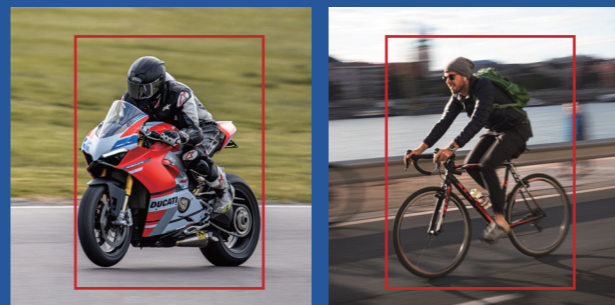

Enhanced Feature

Motorcycle & non-motorized vehicle detection support.