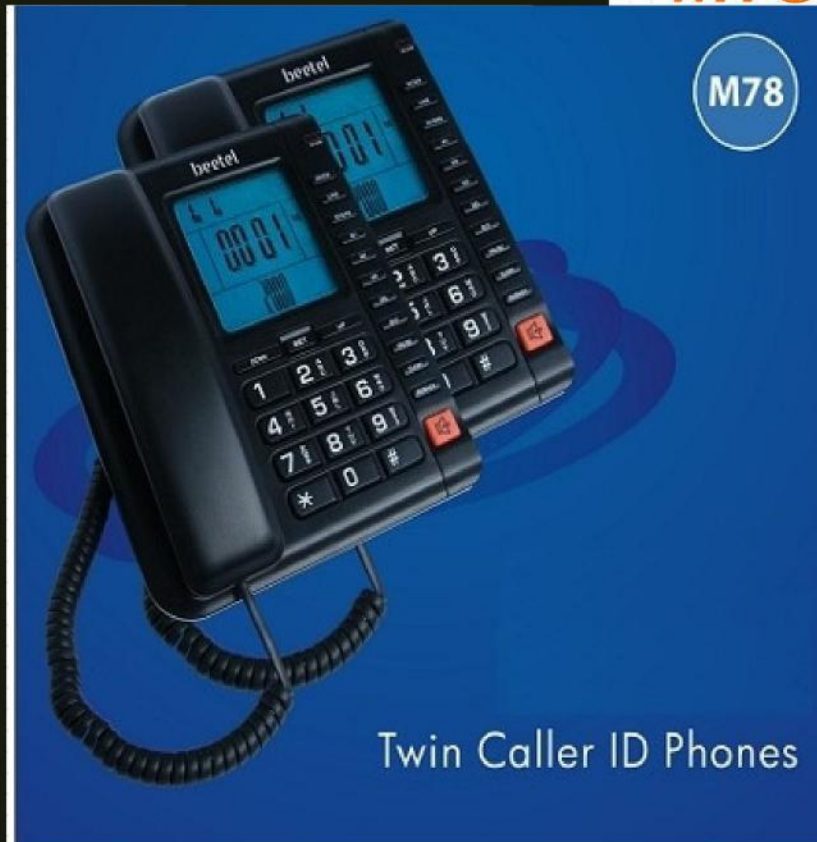

M78

Features

- ❖ FSK/DTMF compatible with auto-detection.
- ❖ Intercom & Call Transfer Facility Between Two Phones.
- ❖ Speakerphone.
- ❖ One touch memory.(M1,M2 &M3).
- ❖ Incoming calls memory – 28 Nos.
- ❖ Outgoing calls memory. – 10 Nos.