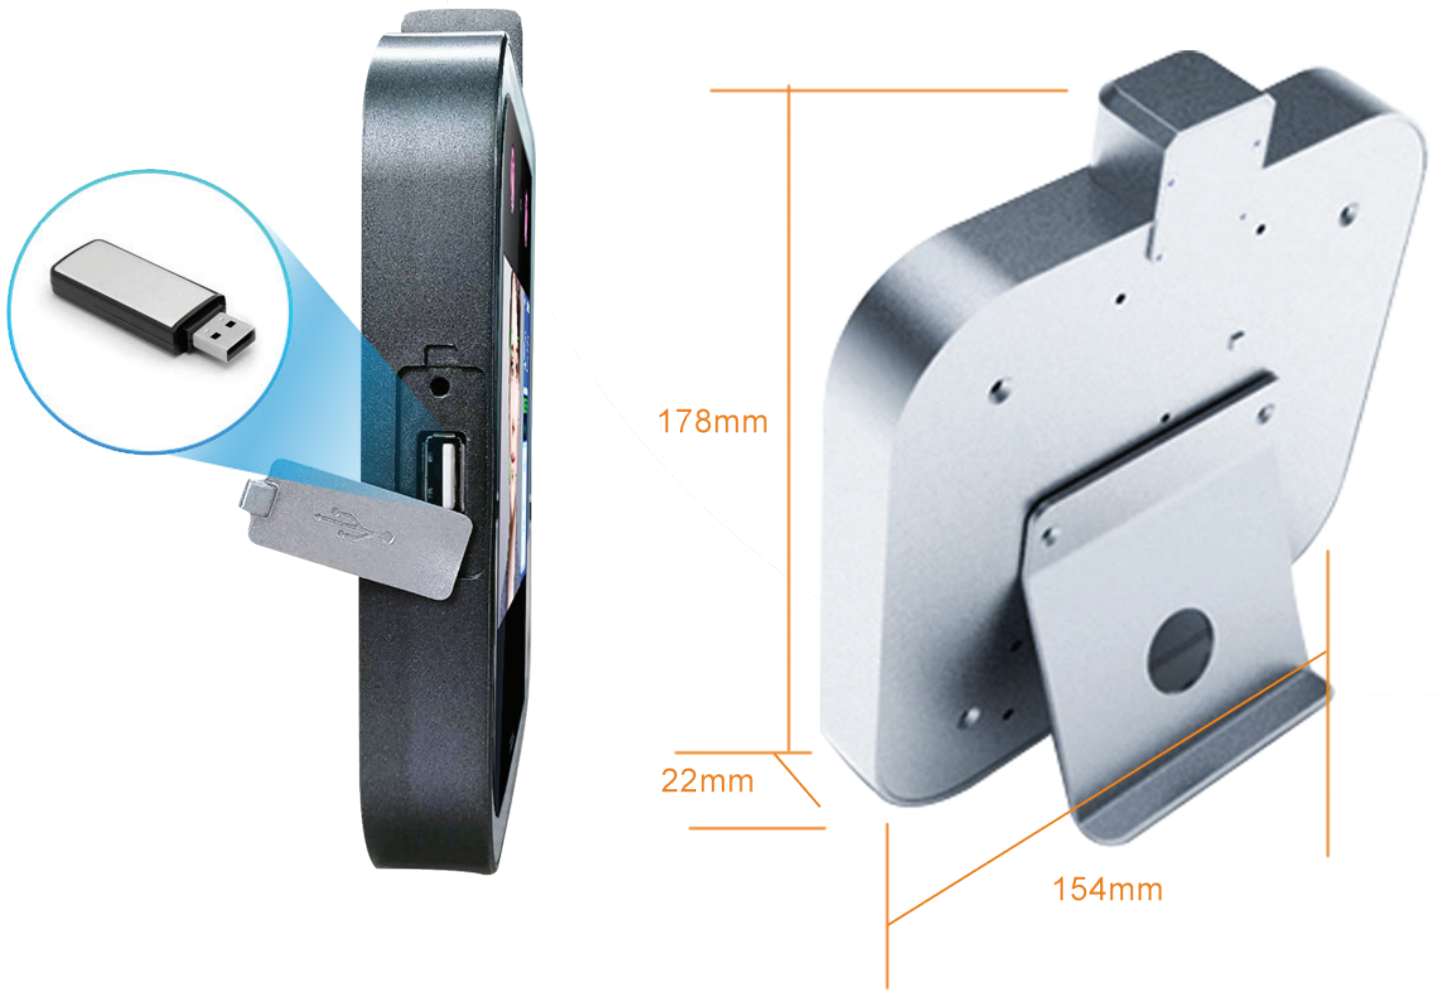

SPECIFICATIONS:

SOLUTIONS BRIDGE

P.O. Box 51422 Sharjah United Arab Emirates
+97167433021 | +971552993500 | +971553322323
info@solutionsbridge.net

www.solutionsbridge.net