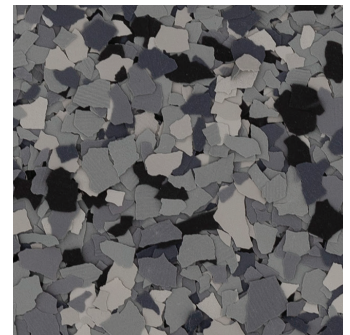

**DECO FLAKE - 1/4" FLAKE**

**RESILIENT DECORATIVE FLOORING**

Deco Flake systems combine multi-colored vinyl chips with resin to bring depth and interest to floor designs. The chips can be fully broadcast or lightly sprinkled as an accent. These affordable, attractive and customizable resinous floor solutions are ideal for educational, healthcare, retail and other commercial environments.

**COOL BLENDS**

Snowy Blizzard

Modern Camo

Pebbled Path

Star Seeker

Crashing Wave

Crescent Moon

Eclipse

Evening

Blue Shadow

Rebel Blue

Sapphire Velvet

Celestial

This reproduction approximates the actual color. Factors such as the type of product, degree of gloss, texture, size and shape of area, lighting, heat, or method of application may cause color variance. Substituting other manufacturers' colors may not be representative of our blends. Contact your Sherwin-Williams representative for details.

**DECO FLAKE - 1/4" FLAKE**

RESILIENT DECORATIVE FLOORING

WARM BLENDS

Desert Mirage

River Rock

Milky Way

Hickory

Pyrite