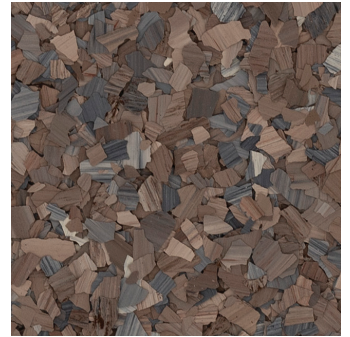

**DECO FLAKE - 1/4" FLAKE**

**RESILIENT DECORATIVE FLOORING**

Deco Flake systems combine multi-colored vinyl chips with resin to bring depth and interest to floor designs. The chips can be fully broadcast or lightly sprinkled as an accent. These affordable, attractive and customizable resinous floor solutions are ideal for educational, healthcare, retail and other commercial environments.

Evening

Blue Shadow

Rebel Blue

Sapphire Velvet

Celestial

This reproduction approximates the actual color. Factors such as the type of product, degree of gloss, texture, size and shape of area, lighting, heat, or method of application may cause color variance. Substituting other manufacturers' colors may not be representative of our blends. Contact your Sherwin-Williams representative for details.

**DECO FLAKE - 1/4" FLAKE**

RESILIENT DECORATIVE FLOORING

WARM BLENDS

Desert Mirage

River Rock

Milky Way

Hickory

Pyrite

Velvet Feather

Ground Hazelnut

Mocha

This reproduction approximates the actual color. Factors such as the type of product, degree of gloss, texture, size and shape of area, lighting, heat, or method of application may cause color variance. Substituting other manufacturers' colors may not be representative of our blends. Contact your Sherwin-Williams representative for details.