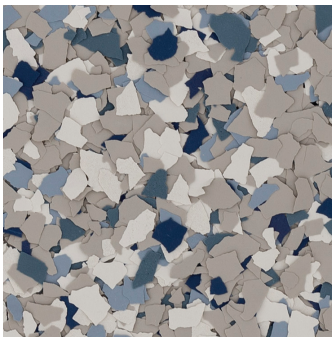

**DECO FLAKE - 1/4" FLAKE**

**RESILIENT DECORATIVE FLOORING**

Deco Flake systems combine multi-colored vinyl chips with resin to bring depth and interest to floor designs. The chips can be fully broadcast or lightly sprinkled as an accent. These affordable, attractive and customizable resinous floor solutions are ideal for educational, healthcare, retail and other commercial environments.

**COOL BLENDS**

Snowy Blizzard

Modern Camo

Pebbled Path

Star Seeker

Crashing Wave

Crescent Moon

Eclipse

Evening

Blue Shadow

Rebel Blue

Sapphire Velvet

Celestial

This reproduction approximates the actual color. Factors such as the type of product, degree of gloss, texture, size and shape of area, lighting, heat, or method of application may cause color variance. Substituting other manufacturers' colors may not be representative of our blends. Contact your Sherwin-Williams representative for details.

**DECO FLAKE - 1/4" FLAKE**

RESILIENT DECORATIVE FLOORING

WARM BLENDS

Desert Mirage

River Rock

Milky Way

Hickory

Pyrite