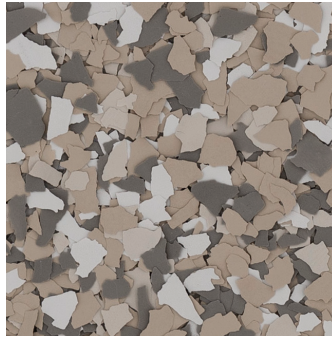

**DECO FLAKE - 1/4" FLAKE**

**RESILIENT DECORATIVE FLOORING**

Deco Flake systems combine multi-colored vinyl chips with resin to bring depth and interest to floor designs. The chips can be fully broadcast or lightly sprinkled as an accent. These affordable, attractive and customizable resinous floor solutions are ideal for educational, healthcare, retail and other commercial environments.

Evening

Blue Shadow

Rebel Blue

Sapphire Velvet

Celestial

This reproduction approximates the actual color. Factors such as the type of product, degree of gloss, texture, size and shape of area, lighting, heat, or method of application may cause color variance. Substituting other manufacturers' colors may not be representative of our blends. Contact your Sherwin-Williams representative for details.

**DECO FLAKE - 1/4" FLAKE**

RESILIENT DECORATIVE FLOORING

WARM BLENDS

Desert Mirage

River Rock

Milky Way

Hickory

Pyrite

Velvet Feather

Ground Hazelnut

Mocha

This reproduction approximates the actual color. Factors such as the type of product, degree of gloss, texture, size and shape of area, lighting, heat, or method of application may cause color variance. Substituting other manufacturers' colors may not be representative of our blends. Contact your Sherwin-Williams representative for details.