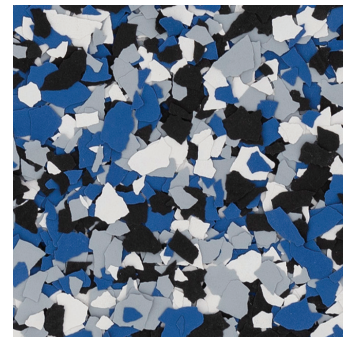

**DECO FLAKE - 1/4" FLAKE**

**RESILIENT DECORATIVE FLOORING**

Deco Flake systems combine multi-colored vinyl chips with resin to bring depth and interest to floor designs. The chips can be fully broadcast or lightly sprinkled as an accent. These affordable, attractive and customizable resinous floor solutions are ideal for educational, healthcare, retail and other commercial environments.

**COOL BLENDS**

Snowy Blizzard

Modern Camo

Pebbled Path

Star Seeker

Crashing Wave

Crescent Moon

Eclipse

Evening

Blue Shadow

Rebel Blue

Sapphire Velvet

Celestial

This reproduction approximates the actual color. Factors such as the type of product, degree of gloss, texture, size and shape of area, lighting, heat, or method of application may cause color variance. Substituting other manufacturers' colors may not be representative of our blends. Contact your Sherwin-Williams representative for details.

**DECO FLAKE - 1/4" FLAKE**

RESILIENT DECORATIVE FLOORING

WARM BLENDS

Desert Mirage

River Rock

Milky Way

Hickory

Pyrite