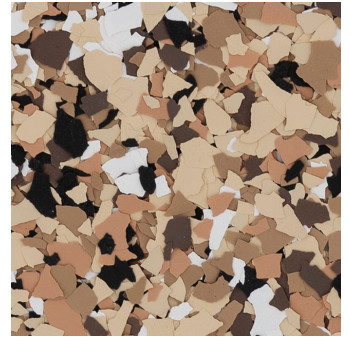

**DECO FLAKE - 1/4" FLAKE**

**RESILIENT DECORATIVE FLOORING**

Deco Flake systems combine multi-colored vinyl chips with resin to bring depth and interest to floor designs. The chips can be fully broadcast or lightly sprinkled as an accent. These affordable, attractive and customizable resinous floor solutions are ideal for educational, healthcare, retail and other commercial environments.

Evening

Blue Shadow

Rebel Blue

Sapphire Velvet

Celestial

This reproduction approximates the actual color. Factors such as the type of product, degree of gloss, texture, size and shape of area, lighting, heat, or method of application may cause color variance. Substituting other manufacturers' colors may not be representative of our blends. Contact your Sherwin-Williams representative for details.

**DECO FLAKE - 1/4" FLAKE**

RESILIENT DECORATIVE FLOORING

WARM BLENDS

Desert Mirage

River Rock

Milky Way

Hickory

Pyrite

Velvet Feather

Ground Hazelnut

Mocha

This reproduction approximates the actual color. Factors such as the type of product, degree of gloss, texture, size and shape of area, lighting, heat, or method of application may cause color variance. Substituting other manufacturers' colors may not be representative of our blends. Contact your Sherwin-Williams representative for details.