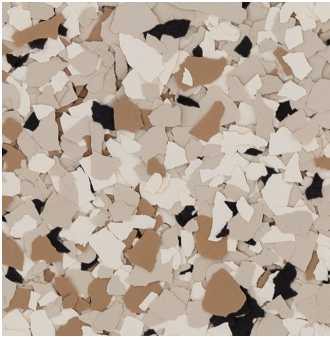

**DECO FLAKE - 1/4" FLAKE**

**RESILIENT DECORATIVE FLOORING**

Deco Flake systems combine multi-colored vinyl chips with resin to bring depth and interest to floor designs. The chips can be fully broadcast or lightly sprinkled as an accent. These affordable, attractive and customizable resinous floor solutions are ideal for educational, healthcare, retail and other commercial environments.

**COOL BLENDS**

Snowy Blizzard

Modern Camo

Pebbled Path

Star Seeker

Crashing Wave

Crescent Moon

Eclipse

Evening

Blue Shadow

Rebel Blue

Sapphire Velvet

Celestial

This reproduction approximates the actual color. Factors such as the type of product, degree of gloss, texture, size and shape of area, lighting, heat, or method of application may cause color variance. Substituting other manufacturers' colors may not be representative of our blends. Contact your Sherwin-Williams representative for details.

**DECO FLAKE - 1/4" FLAKE**

RESILIENT DECORATIVE FLOORING

WARM BLENDS

Desert Mirage

River Rock

Milky Way

Hickory

Pyrite