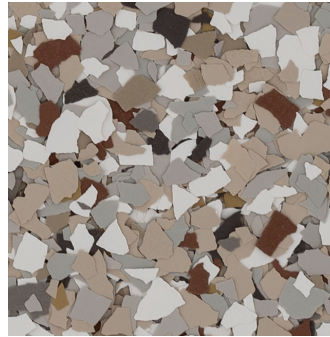

Evening

Blue Shadow

Rebel Blue

Sapphire Velvet

Celestial

This reproduction approximates the actual color. Factors such as the type of product, degree of gloss, texture, size and shape of area, lighting, heat, or method of application may cause color variance. Substituting other manufacturers' colors may not be representative of our blends. Contact your Sherwin-Williams representative for details.

**DECO FLAKE - 1/4" FLAKE**

RESILIENT DECORATIVE FLOORING

WARM BLENDS

Desert Mirage

River Rock

Milky Way

Hickory

Pyrite

Velvet Feather

Ground Hazelnut

Mocha

This reproduction approximates the actual color. Factors such as the type of product, degree of gloss, texture, size and shape of area, lighting, heat, or method of application may cause color variance. Substituting other manufacturers' colors may not be representative of our blends. Contact your Sherwin-Williams representative for details.