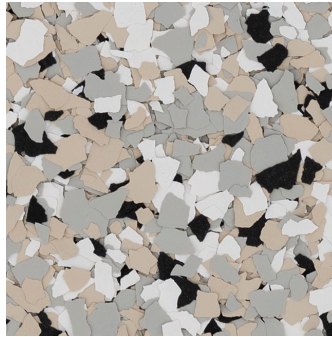

**DECO FLAKE - 1/4" FLAKE**

**RESILIENT DECORATIVE FLOORING**

Deco Flake systems combine multi-colored vinyl chips with resin to bring depth and interest to floor designs. The chips can be fully broadcast or lightly sprinkled as an accent. These affordable, attractive and customizable resinous floor solutions are ideal for educational, healthcare, retail and other commercial environments.

**COOL BLENDS**

Snowy Blizzard

Modern Camo

Pebbled Path

Star Seeker

Crashing Wave

Crescent Moon

Eclipse

Evening

Blue Shadow

Rebel Blue

Sapphire Velvet

Celestial

This reproduction approximates the actual color. Factors such as the type of product, degree of gloss, texture, size and shape of area, lighting, heat, or method of application may cause color variance. Substituting other manufacturers' colors may not be representative of our blends. Contact your Sherwin-Williams representative for details.

**DECO FLAKE - 1/4" FLAKE**

RESILIENT DECORATIVE FLOORING

WARM BLENDS

Desert Mirage

River Rock

Milky Way

Hickory

Pyrite