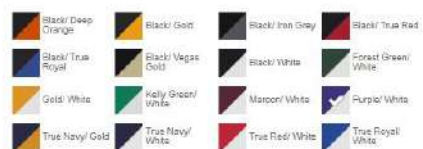

ST657
Sport-Tek® Long Sleeve Micropique
Sport-Wick® Polo

ST655
Sport-Tek® Side Blocked Micropique
Sport-Wick® Polo

SPORT-TEK.

Color selected: ☒ Purple/ White