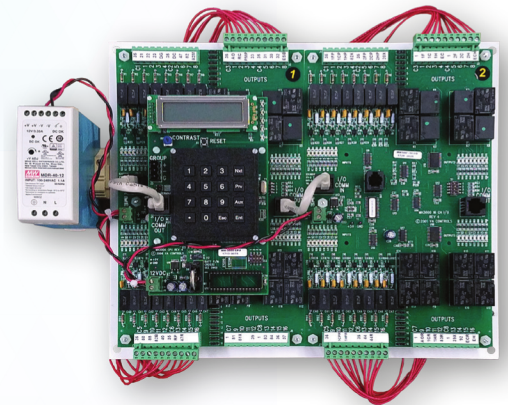

Upgrade MH-2000 to MH-3000 Performance

*EZ-Install Update
Brings New Life
to Obsolete
Controllers*

THE WHAT:

- MH-3000 I/O Boards
- MH-3000 CPU Board
- Wire Harness Adapters
- Wiring Diagram
- Updated Program Chip
- Direct-fit Mounting Plate
- Power Supply