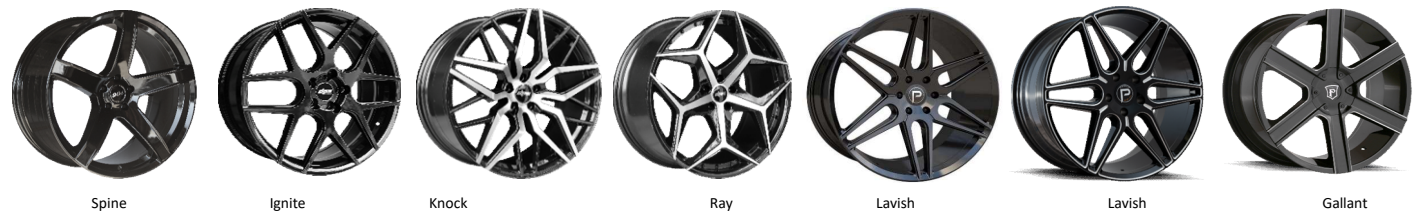

Spine Ignite Knock Ray Lavish Lavish Gallant

Size	Offset	Bolt Pattern	Brand	Style	Finish	Price	QTY	Part Number
22x9	35	5/114.3	DPS Touring	Ignite	Gloss Black	$392	16	DPY01362295114+35GB
22x9	35	5/114.3	DPS Touring	Knock	Gloss Black, Machine	$392	5	DPY03032295114+35GBM
22x9	35	5/114.3	DPS Touring	Ray	Gloss Black, Machine	$392	19	DPY51942295114+35GBM
22x9	15	5/115	904	Spine	Gloss Black W	$392	20+	DPY550722955115-15GB
22x9	15	5/115	Pinnacle	Lavish	Gloss Black	$392	8	P3022295115-15GB
22x9	15	5/115	Pinnacle	Lavish	Gloss Black, Milled	$392	16	P3022295115-15GBML
22x9	15	5/115/120	Pinnacle	Gallant	Gloss Black, Milled W	$392	4	P922295115-15GBML