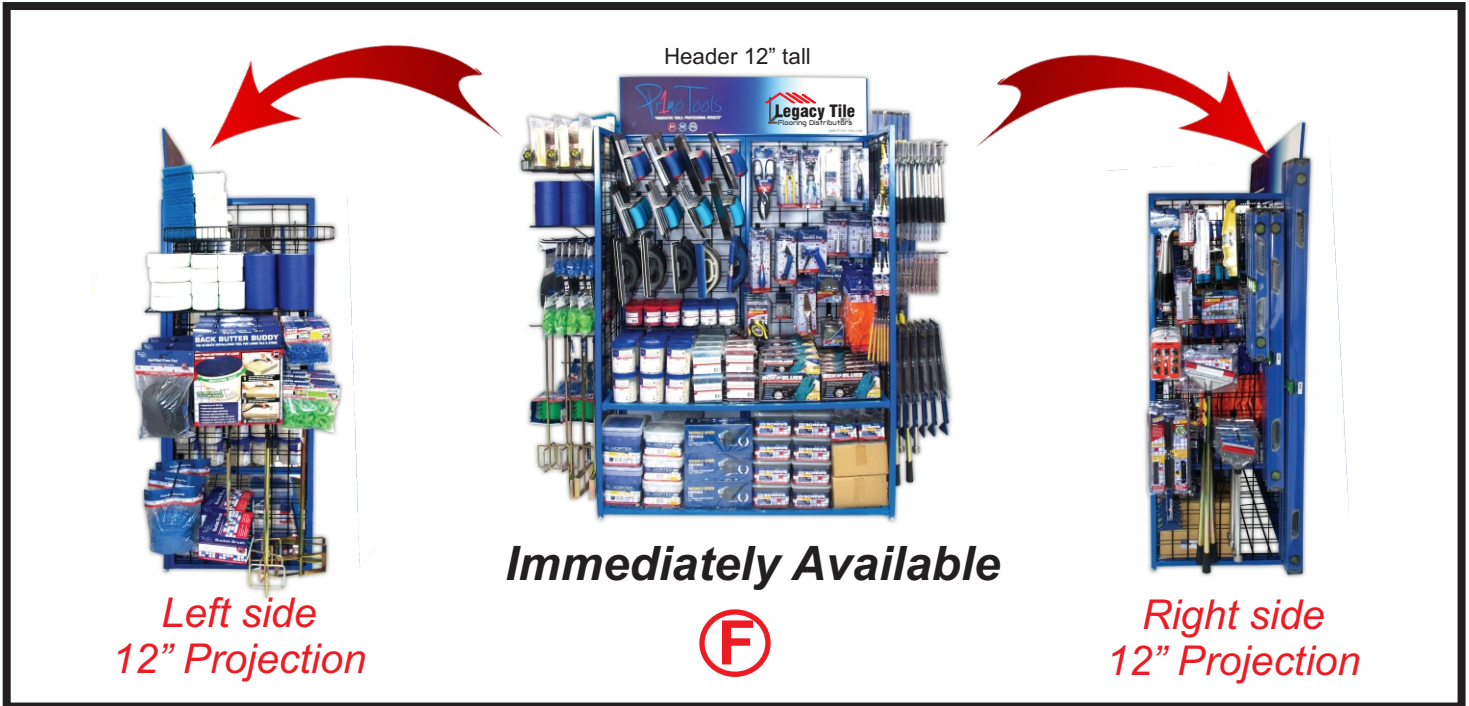

**Add an Additional Profit Center
to your Showroom by Adding a
Customized Tool & Spacer Display.
All the Tools & Accessories to
Do the Job Right!**