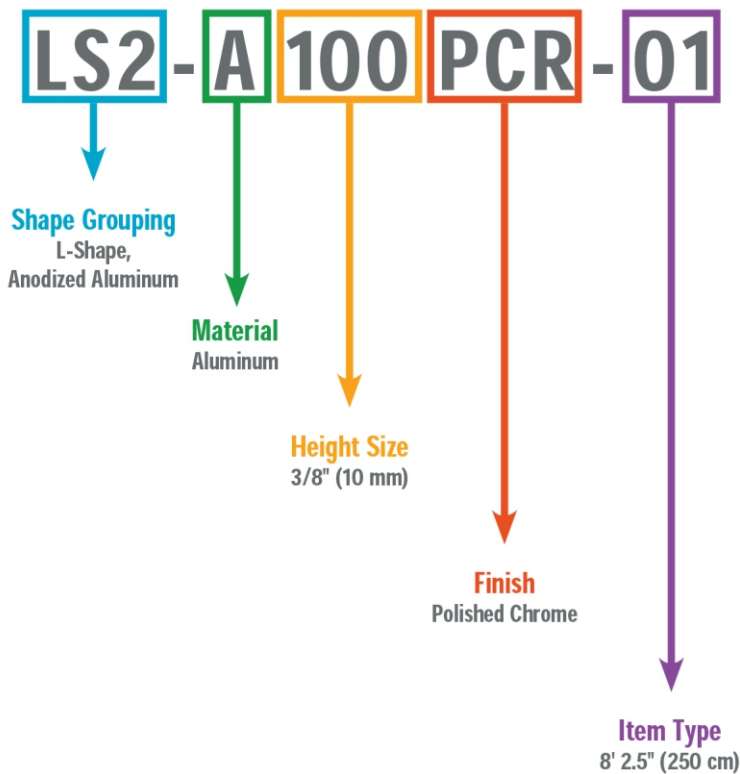

PART NUMBER EXPLANATION & CODES

Part Number Example

LS2-A100PCR-01

Code for Shape Type

Code	Shape Description
LS1	L-SHAPE EDGE PROFILE MADE OF ALUMINUM
LS2	L-SHAPE EDGE PROFILE MADE OF ANODIZED ALUMINUM
LS3	L-SHAPE EDGE PROFILE MADE OF COLOR COATED ALUMINUM
LS4	L-SHAPE EDGE PROFILE MADE OF TEXTURE COATED ALUMINUM
LS5	L-SHAPE EDGE PROFILE MADE OF STAINLESS STEEL
LS6	L-SHAPE EDGE PROFILE MADE OF COATED STAINLESS STEEL
LS8	L-SHAPE EDGE PROFILE MADE OF PVC
SQ2	SQUARE EDGE PROFILE MADE OF ANODIZED ALUMINUM
SQ3	SQUARE EDGE PROFILE MADE OF COLOR COATED ALUMINUM
SQ4	SQUARE EDGE PROFILE MADE OF TEXTURE COATED ALUMINUM
SQ5	SQUARE EDGE PROFILE MADE OF STAINLESS STEEL
RO2	ROUND EDGE PROFILE MADE OF ANODIZED ALUMINUM
RO3	ROUND EDGE PROFILE MADE OF COLOR COATED ALUMINUM
RO4	ROUND EDGE PROFILE MADE OF TEXTURE COATED ALUMINUM
RO5	ROUND EDGE PROFILE MADE OF STAINLESS STEEL
RO8	ROUND EDGE PROFILE MADE OF PVC
FP1	FINISHING PROFILES - STYLE 1 (135° INCLINE)
DB1	DECORATIVE BORDER PROFILES - STYLE 1 (1" WIDE)
CO2	COVE PROFILES - STYLE 2 (SINGLE MOUNTING LEG)
TS1	T-SHAPE PROFILES
SN1	STAIR NOSING PROFILE - STYLE 1 (FLORENTINE)
SK1	SKIRTING PROFILE
TR1	TRANSITION PROFILE - STYLE 1 (ABUTTING)
TR2	TRANSITION PROFILE - STYLE 2 (OVERHANGING)
EJ1	EXPANSION / MOVEMENT JOINT - STYLE 1 (7/16" WIDE)
EJ2	EXPANSION / MOVEMENT JOINT - STYLE 2 (3/16" WIDE)

**Local & Metro Chicago
Delivery Available**