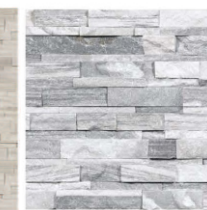

5004-0016-0
Nordic Crystal ✓
6" x 24" Splitface