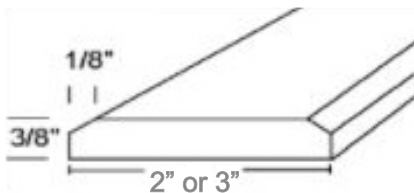

TBTHRESH2

Double Sided Micro Bevel
2" x 36" x 3/8"
Tuscany Botticino
Real Italian Marble
Stocked

TBTHRESH3

Double Sided Micro Bevel
3" x 36" x 3/8"
Tuscany Botticino
Real Italian Marble
Stocked

THRESH2

Double Sided Micro Bevel
2" x 36" x 3/8"
White Carrara
Real Italian Marble
Stocked

THRESH3

Double Sided Micro Bevel
3" x 36" x 3/8"
White Carrara
Real Italian Marble
Stocked