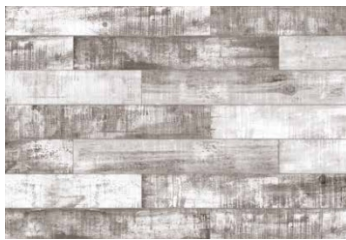

All field tile is sold in full cartons.

MB05PLK636MT
Color: Ozark

*Note - Check with your sales representative for proper use and application of this product.

Muskoka

Color Shown: Saddle

Muskoka planks are a mix of emulated wood stains that accentuates the weathered wood look, ranging from light to dark and warm & cold. The wide and elongated nature of these porcelain tiles help to match the contemporary look of today's wide wooden plank looks.