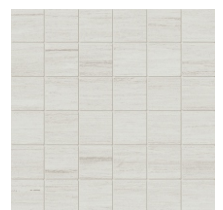

Baja

This USA made glazed porcelain tile series provides a value-based alternative for your residential or light commercial project. This series offers a unique versatile while offer the quality of Italian design. Perfect for kitchen or bath projects. This series is offered in a 12" x 24" matte finish, has a coordinating 2" x 2" matte mosaic and a 3" x 24" bullnose.

Specifications*

Baja Glazed Porcelain - 5 Colors	
12" x 24" Matte Porcelain Tile	
12" x 24" S/F Carton - 15.50	
12" x 24" Pieces per carton - 8	
2" x 2" Coordinating Matte Porcelain Mosaic	
2" x 2" S/F Carton - 4.84 Matte Porcelain Mosaic	
2" x 2" Pieces per carton - 5	
Coordinating 3" x 24" Bullnose Honed	sold per piece

*Note - Check with your sales representative for proper use and application of this product.

12" x 24"

12" x 12" Mosaic

Light

3" x 24" Coordinating Matte Bullnose

Carrara 3" x 24" Bullnose
White Vein 3" x 24" Bullnose
Taupe 3" x 24" Bullnose
Light 3" x 24" Bullnose
Gray 3" x 24" Bullnose