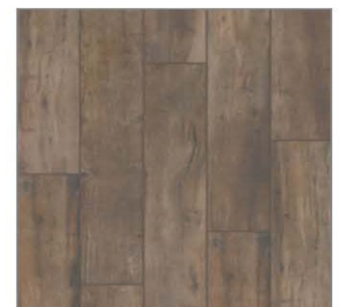

All field tile is sold in full cartons.

MB05PLK636MT
Color: Ozark

*Note - Check with your sales representative for proper use and application of this product.

Muskoka

Color Shown: Saddle

Muskoka planks are a mix of emulated wood stains that accentuates the weathered wood look, ranging from light to dark and warm & cold. The wide and elongated nature of these porcelain tiles help to match the contemporary look of today's wide wooden plank looks.