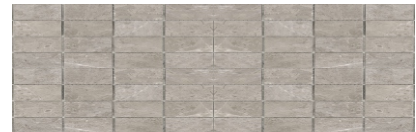

5000-0166-0
3" x 9" Ritz Gray

*Note - Check with your sales representative for proper use and application of this product.