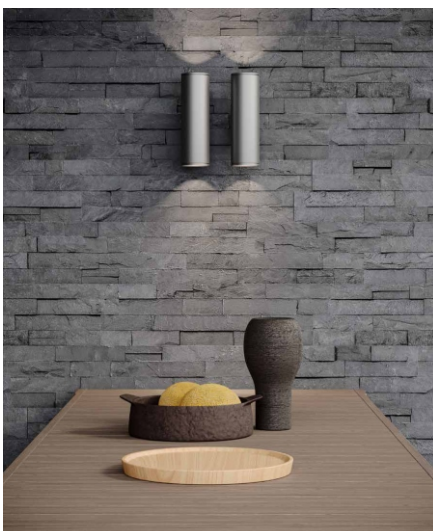

Stark Carbon
Split Face 5004-0042-0

Special Order

Siena Avorio Vein cut
Split Face 5004-0036-0

Stocked

Picasso Travertine
Split Face 5004-0034-0

Stocked

Silver Ash Vein cut
Split Face 5004-0038-0

6 x 24 in / 15 x 60 cm Ledger Stone Carbon Split Face Slate Panel