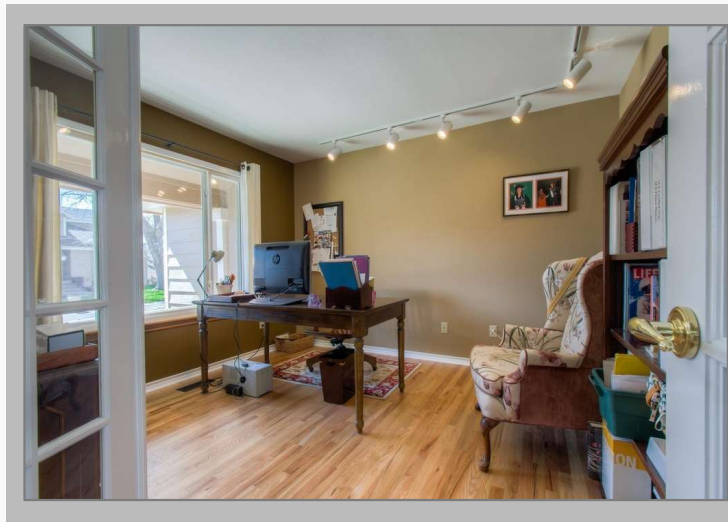

Dawn Heath Circle

Before and After

Designer: Melanie Shults

BEFORE

AFTER

BEFORE

AFTER

BEFORE