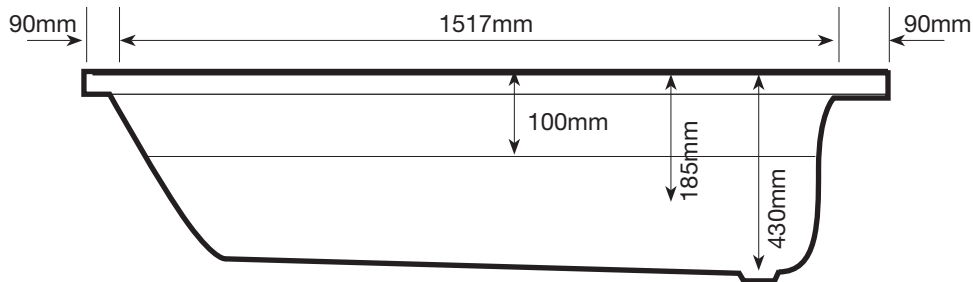

PRODUCT DATA SHEET

PRODUCT: ASHCOT - ACRYLIC BATH - SINGLE ENDED 1700x750mm

PRODUCT VARIANTS	ASHCOT BATH 1700 X 750mm (SINGLE ENDED)
MATERIALS	Glass fibre reinforced acrylic sheet with fully encapsulated base board
COLOUR	White
CAPACITY	240 litres & 165 litres up to overflow

WATER LEVEL. 100mm - VOLUME. 240 litres
 WATER LEVEL. 185mm - VOLUME. 165 litres

The **art** of the bathroom