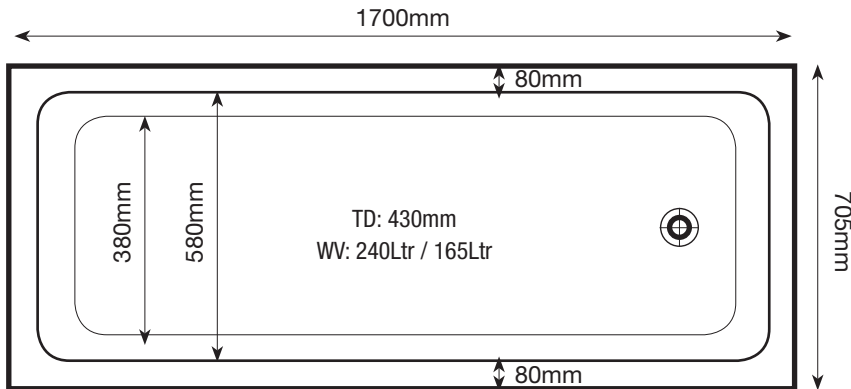

PRODUCT DATA SHEET

PRODUCT: ASHCOT - ACRYLIC BATH - SINGLE ENDED 1700x750mm

PRODUCT VARIANTS	ASHCOT BATH 1700 X 750mm (SINGLE ENDED)
MATERIALS	Glass fibre reinforced acrylic sheet with fully encapsulated base board
COLOUR	White
CAPACITY	240 litres & 165 litres up to overflow

WATER LEVEL. 100mm - VOLUME. 240 litres
 WATER LEVEL. 185mm - VOLUME. 165 litres

The **art** of the bathroom