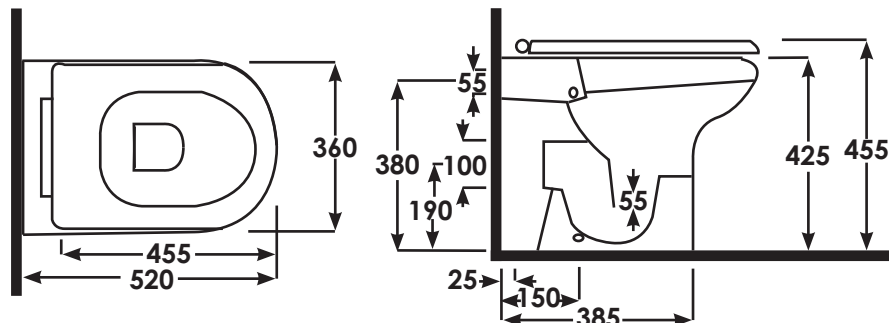

Compact Rimless Commercial

COMPACT 425mm wall faced WC

APPLICATIONS: COMMERCIAL, EDUCATION, HEALTH CARE, DOMESTIC, SPECIAL NEEDS, HOTEL AND LEISURE

RAK
CERAMICS

Rimless

Also available with a soft close seat and cover.

SPECIFICATION/CODE REFERENCE

HTM64 compliant back to wall wash down rimless pan, concealed P trap.

Please use the reference codes shown below:

COM425BTWPAN
RAKSEAT011 or
RAKSEAT008

SIZES	425 x 360 x 425 mm
TRAP	Standard concealed P trap
SEAT	Easy fit top fixing with wrap over lid RAKSEAT011
RING SEAT	With stainless steel top fixing hinges RAKSEAT008
APPROVALS	WRAS: 1004047
STANDARD	BS 3402, EN997
MATERIAL	Vitreous china
WEIGHT	23.30 kg
COLOURS	White
WARRANTY	25 Years on WC Pan and 2 Years on WC Seat

Dimensions: All measurements are in millimeters and are subject to normal manufacturing variations.

Note: Due to a continuing development programme to improve design and performance, the manufacturer reserves all rights to vary specifications without prior informations. Please note accessories are for photographic use only.