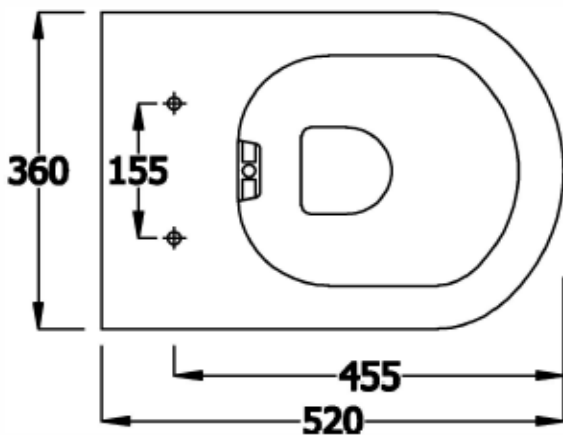

Compact Rimless Commercial

COMPACT 450mm Back to Wall WC

APPLICATIONS: COMMERCIAL, EDUCATION, HEALTH CARE, DOMESTIC, SPECIAL NEEDS, HOTEL AND LEISURE

RAK
C E R A M I C S

Rimless

SPECIFICATION/CODE REFERENCE

HTM64 compliant back to wall wash down rimless pan, concealed P trap.

Please use the reference codes shown below:

COM455BTWPAN RAKSEAT011 or RAKSEAT008

SIZES	520 x 360 x 455 mm
TRAP	Standard concealed P trap
SEAT	Easy fit top fixing with wrap over lid RAKSEAT011
RING SEAT	With stainless steel top fixing hinges RAKSEAT008
APPROVALS	WRAS: 1506006
STANDARD	BS 3402, EN997
MATERIAL	Vitreous china
WEIGHT	23.30 kg
COLOURS	White
WARRANTY	25 Years on WC Pan and 2 Years on WC Seat

Dimensions: All measurements are in millimeters and are subject to normal manufacturing variations.

Note: Due to a continuing development programme to improve design and performance, the manufacturer reserves all rights to vary specifications without prior informations. Please note accessories are for photographic use only.