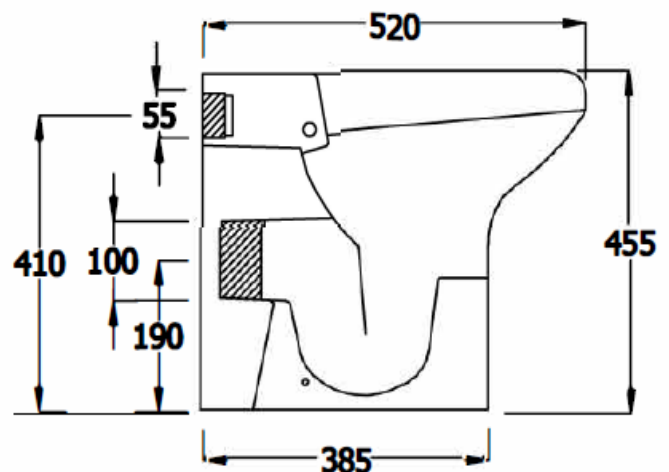

Compact Rimless Commercial

COMPACT 450mm Back to Wall WC

APPLICATIONS: COMMERCIAL, EDUCATION, HEALTH CARE, DOMESTIC, SPECIAL NEEDS, HOTEL AND LEISURE

RAK
C E R A M I C S

Rimless

SPECIFICATION/CODE REFERENCE

HTM64 compliant back to wall wash down rimless pan, concealed P trap.

Please use the reference codes shown below:

COM455BTWPAN RAKSEAT011 or RAKSEAT008

SIZES	520 x 360 x 455 mm
TRAP	Standard concealed P trap
SEAT	Easy fit top fixing with wrap over lid RAKSEAT011
RING SEAT	With stainless steel top fixing hinges RAKSEAT008
APPROVALS	WRAS: 1506006
STANDARD	BS 3402, EN997
MATERIAL	Vitreous china
WEIGHT	23.30 kg
COLOURS	White
WARRANTY	25 Years on WC Pan and 2 Years on WC Seat

Dimensions: All measurements are in millimeters and are subject to normal manufacturing variations.

Note: Due to a continuing development programme to improve design and performance, the manufacturer reserves all rights to vary specifications without prior informations. Please note accessories are for photographic use only.