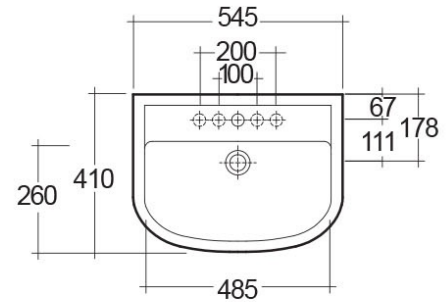

RAK-COMPACT

Wash basin | Pedestal

RAK
CERAMICS

Technical specifications

Dimensions: 545 x 410 mm

Weight: 23 Kg

Color: Alpine White

Shape of basin: Oval

Overflow hole: yes

Suites: [RAK-COMPACT](#)

Code	Name
CO0801AWHA	COMPACT WASH BASIN 55CM
ER02AWHA	EUROPA PEDESTAL

Dimensions: All dimensions in mm tolerance $\pm 5\%$ for below 200mm and $\pm 3\%$ for above 200mm.