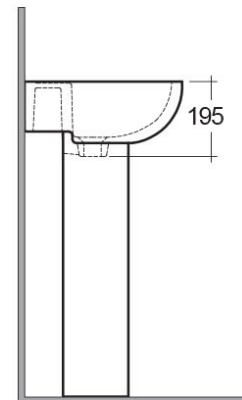

RAK-COMPACT

Wash basin | Pedestal

RAK
CERAMICS

Technical specifications

Dimensions: 545 x 410 mm

Weight: 23 Kg

Color: Alpine White

Shape of basin: Oval

Overflow hole: yes

Suites: [RAK-COMPACT](#)

Code	Name
CO0801AWHA	COMPACT WASH BASIN 55CM
ER02AWHA	EUROPA PEDESTAL

Dimensions: All dimensions in mm tolerance $\pm 5\%$ for below 200mm and $\pm 3\%$ for above 200mm.