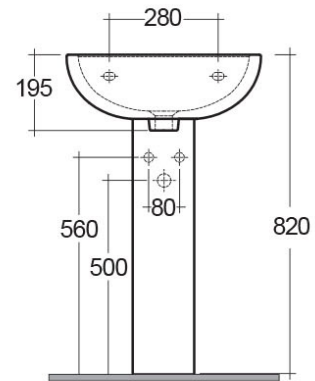

RAK-COMPACT

Wash basin | Pedestal

RAK
CERAMICS

Technical specifications

Dimensions: 545 x 410 mm

Weight: 23 Kg

Color: Alpine White

Shape of basin: Oval

Overflow hole: yes

Suites: [RAK-COMPACT](#)

Code	Name
CO0801AWHA	COMPACT WASH BASIN 55CM
ER02AWHA	EUROPA PEDESTAL

Dimensions: All dimensions in mm tolerance $\pm 5\%$ for below 200mm and $\pm 3\%$ for above 200mm.