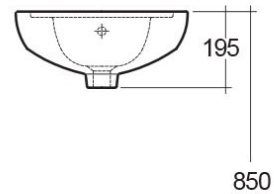

### Technical specifications

Dimensions: 440 x 360 mm

Weight: 6 Kg

Color: Alpine White

Shape of basin: Corner

Overflow hole: yes

Suites: [RAK-COMPACT](#)

Code	Name
CO2601AWHA	COMPACT WASH BASIN CORNER CLOAKROOM 45CM

Dimensions: All dimensions in mm tolerance  $\pm 5\%$  for below 200mm and  $\pm 3\%$  for above 200mm.

Note: Due to a continuing development programme to improve design and performance, the manufacturer reserves all rights to vary specifications without prior information.