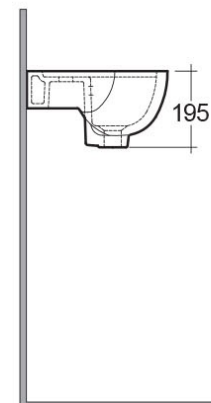

### Technical specifications

Dimensions: 440 x 360 mm

Weight: 6 Kg

Color: Alpine White

Shape of basin: Corner

Overflow hole: yes

Suites: [RAK-COMPACT](#)

Code	Name
CO2601AWHA	COMPACT WASH BASIN CORNER CLOAKROOM 45CM

Dimensions: All dimensions in mm tolerance  $\pm 5\%$  for below 200mm and  $\pm 3\%$  for above 200mm.

Note: Due to a continuing development programme to improve design and performance, the manufacturer reserves all rights to vary specifications without prior information.