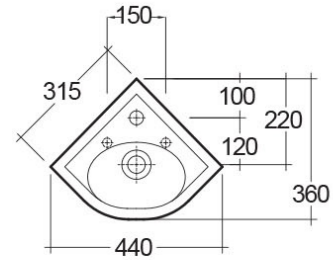

### Technical specifications

Dimensions: 440 x 360 mm

Weight: 6 Kg

Color: Alpine White

Shape of basin: Corner

Overflow hole: yes

Suites: [RAK-COMPACT](#)

Code	Name
CO2601AWHA	COMPACT WASH BASIN CORNER CLOAKROOM 45CM

Dimensions: All dimensions in mm tolerance  $\pm 5\%$  for below 200mm and  $\pm 3\%$  for above 200mm.

Note: Due to a continuing development programme to improve design and performance, the manufacturer reserves all rights to vary specifications without prior information.