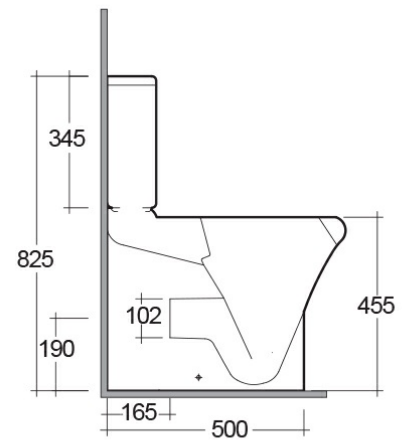

RAK-COMPACT-COMFORT HEIGHT 45CM

Close Coupled | Water Closet

RAK
CERAMICS

Technical specifications

Dimensions: 625 x 365 mm

Weight: 39 Kg

Color: Alpine White

Trap type: P Trap

Trapway type: Concealed

Seat cover options: Urea

Bowl shape: Round

Dual flush: yes

Suites: [RAK-COMPACT](#)

Code Name

CO26AWHA COMPACT WATER CLOSET RIMLESS COMFORT
HEIGHT 45CM CLOSE COUPLED P|S-TRAP 62CM

CO10AWHA COMPACT WATER CLOSET TANK

Dimensions: All dimensions in mm tolerance $\pm 5\%$ for below 200mm and $\pm 3\%$ for above 200mm.

Note: Due to a continuing development programme to improve design and performance, the manufacturer reserves all rights to vary specifications without prior information.