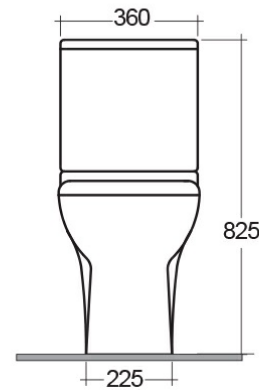

RAK-COMPACT-COMFORT HEIGHT 45CM

Close Coupled | Water Closet

RAK
CERAMICS

Technical specifications

Dimensions: 625 x 365 mm

Weight: 39 Kg

Color: Alpine White

Trap type: P Trap

Trapway type: Concealed

Seat cover options: Urea

Bowl shape: Round

Dual flush: yes

Suites: [RAK-COMPACT](#)

Code Name

CO26AWHA COMPACT WATER CLOSET RIMLESS COMFORT
HEIGHT 45CM CLOSE COUPLED P|S-TRAP 62CM

CO10AWHA COMPACT WATER CLOSET TANK

Dimensions: All dimensions in mm tolerance $\pm 5\%$ for below 200mm and $\pm 3\%$ for above 200mm.

Note: Due to a continuing development programme to improve design and performance, the manufacturer reserves all rights to vary specifications without prior information.