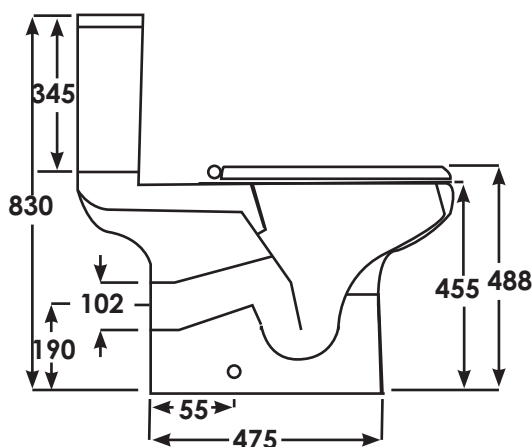

### COMPACT 750mm close coupled full access WC

APPLICATIONS: COMMERCIAL, EDUCATION, HEALTH CARE, DOMESTIC, SPECIAL NEEDS, HOTEL AND LEISURE

**RAK**  
CERAMICS

**Rimless**

#### SPECIFICATION/CODE REFERENCE

**HTM64** compliant extended close coupled wash down rimless pan, 6/3 litre dual flush

Please use the reference codes shown below:

**COMPAN750**  
**COMSLCIST**  
**CP305**  
**RAKSEAT008**  
**RAKSEAT011**

SIZE	750 x 365 x 455 mm
CISTERN	Close coupled cistern
SIDE FLUSH:	Side lever, 6/3 litre dual flush
TRAP	P trap
SEAT	Easy fit top fixing with wrap over lid <b>RAKSEAT011</b>
RING SEAT	With stainless steel top fixing hinges
APPROVALS	WRAS: 1702094
STANDARD	BS 3402, EN997
MATERIAL	Vitreous china
WEIGHT	34.80 kg
COLOURS	White
WARRANTY	25 Years on Ceramics and 2 Years on WC Seat

Dimensions: All measurements are in millimeters and are subject to normal manufacturing variations.

Note: Due to a continuing development programme to improve design and performance, the manufacturer reserves all rights to vary specifications without prior informations. Please note accessories are for photographic use only.