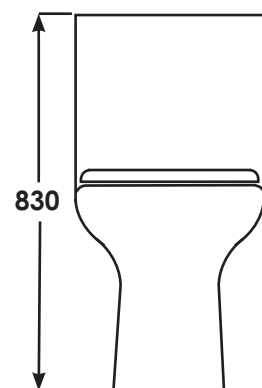

### COMPACT 750mm close coupled full access WC

APPLICATIONS: COMMERCIAL, EDUCATION, HEALTH CARE, DOMESTIC, SPECIAL NEEDS, HOTEL AND LEISURE

**RAK**  
CERAMICS

**Rimless**

#### SPECIFICATION/CODE REFERENCE

**HTM64** compliant extended close coupled wash down rimless pan, 6/3 litre dual flush

Please use the reference codes shown below:

**COMPAN750**  
**COMSLCIST**  
**CP305**  
**RAKSEAT008**  
**RAKSEAT011**

SIZE	750 x 365 x 455 mm
CISTERN	Close coupled cistern
SIDE FLUSH:	Side lever, 6/3 litre dual flush
TRAP	P trap
SEAT	Easy fit top fixing with wrap over lid <b>RAKSEAT011</b>
RING SEAT	With stainless steel top fixing hinges
APPROVALS	WRAS: 1702094
STANDARD	BS 3402, EN997
MATERIAL	Vitreous china
WEIGHT	34.80 kg
COLOURS	White
WARRANTY	25 Years on Ceramics and 2 Years on WC Seat

Dimensions: All measurements are in millimeters and are subject to normal manufacturing variations.

Note: Due to a continuing development programme to improve design and performance, the manufacturer reserves all rights to vary specifications without prior informations. Please note accessories are for photographic use only.