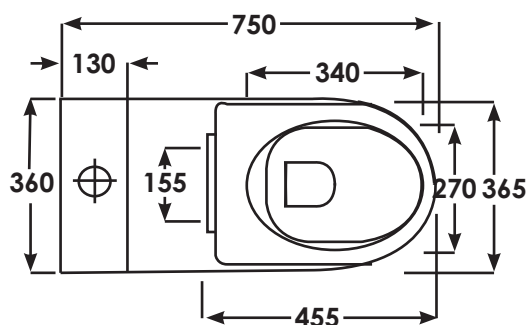

### COMPACT 750mm close coupled full access WC

APPLICATIONS: COMMERCIAL, EDUCATION, HEALTH CARE, DOMESTIC, SPECIAL NEEDS, HOTEL AND LEISURE

**RAK**  
CERAMICS

**Rimless**

#### SPECIFICATION/CODE REFERENCE

**HTM64** compliant extended close coupled wash down rimless pan, 6/3 litre dual flush

Please use the reference codes shown below:

**COMPAN750**  
**COMSLCIST**  
**CP305**  
**RAKSEAT008**  
**RAKSEAT011**

SIZE	750 x 365 x 455 mm
CISTERN	Close coupled cistern
SIDE FLUSH:	Side lever, 6/3 litre dual flush
TRAP	P trap
SEAT	Easy fit top fixing with wrap over lid <b>RAKSEAT011</b>
RING SEAT	With stainless steel top fixing hinges
APPROVALS	WRAS: 1702094
STANDARD	BS 3402, EN997
MATERIAL	Vitreous china
WEIGHT	34.80 kg
COLOURS	White
WARRANTY	25 Years on Ceramics and 2 Years on WC Seat

Dimensions: All measurements are in millimeters and are subject to normal manufacturing variations.

Note: Due to a continuing development programme to improve design and performance, the manufacturer reserves all rights to vary specifications without prior informations. Please note accessories are for photographic use only.