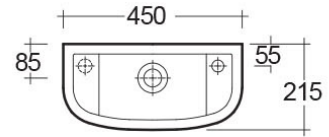

RAK-COMPACT

Wash basin | Cloakroom

RAK
CERAMICS

Technical specifications

Dimensions: 450 x 215 mm

Weight: 7 Kg

Color: Alpine White

Shape of basin: Rectangle

Overflow hole: yes

Suites: [RAK-COMPACT](#)

Code	Name
CO2401AWHA	COMPACT WASH BASIN CLOAKROOM 45CM

Dimensions: All dimensions in mm tolerance $\pm 5\%$ for below 200mm and $\pm 3\%$ for above 200mm.

Note: Due to a continuing development programme to improve design and performance, the manufacturer reserves all rights to vary specifications without prior information.