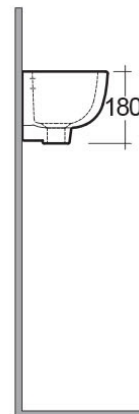

RAK-COMPACT

Wash basin | Cloakroom

RAK
CERAMICS

Technical specifications

Dimensions: 450 x 215 mm

Weight: 7 Kg

Color: Alpine White

Shape of basin: Rectangle

Overflow hole: yes

Suites: [RAK-COMPACT](#)

Code	Name
CO2401AWHA	COMPACT WASH BASIN CLOAKROOM 45CM

Dimensions: All dimensions in mm tolerance $\pm 5\%$ for below 200mm and $\pm 3\%$ for above 200mm.

Note: Due to a continuing development programme to improve design and performance, the manufacturer reserves all rights to vary specifications without prior information.