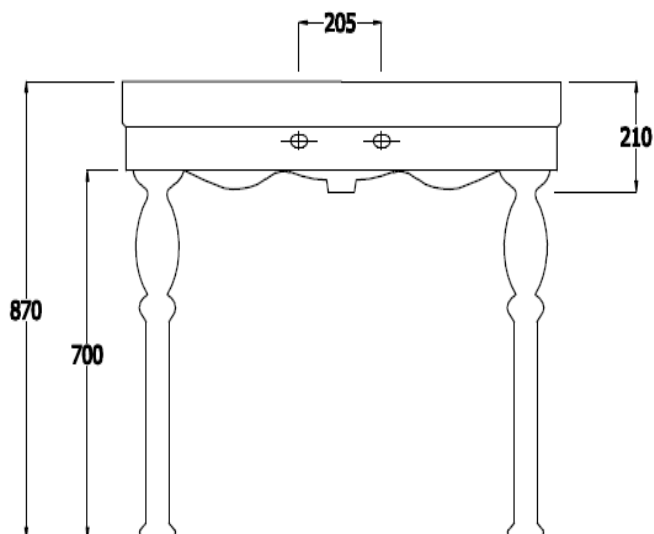

## SPECIFICATION/CODE REFERENCE

Please use the reference codes shown below:

**CONLARG1**  
**CONLARG2**  
**CONLARG3**  
**ARECRLEG**

SIZE 1082 x 605 x 870 mm

TAP HOLE Single tap hole

OVER FLOW Over flow built in

MATERIAL Vitreous China

WEIGHT 50.00 kg

COLOURS White

FIXING Fisher fittings supplied for basin

WARRANTY 25 Years

Dimensions: All measurements are in millimeters and are subject to normal manufacturing variations.