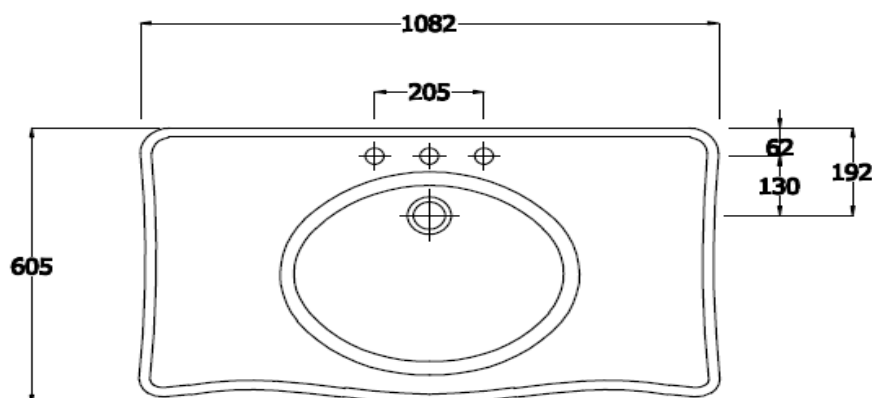

## SPECIFICATION/CODE REFERENCE

Please use the reference codes shown below:

**CONLARG1**  
**CONLARG2**  
**CONLARG3**  
**ARECRLEG**

SIZE 1082 x 605 x 870 mm

TAP HOLE Single tap hole

OVER FLOW Over flow built in

MATERIAL Vitreous China

WEIGHT 50.00 kg

COLOURS White

FIXING Fisher fittings supplied for basin

WARRANTY 25 Years

Dimensions: All measurements are in millimeters and are subject to normal manufacturing variations.