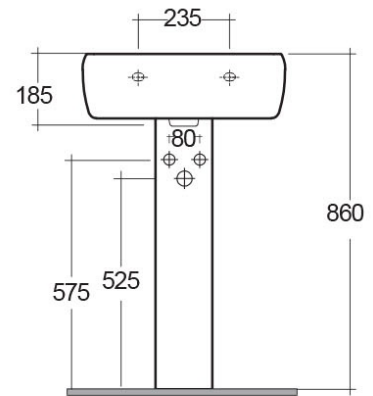

RAK-METROPOLITAN

Wash basin | Pedestal

RAK
CERAMICS

Technical specifications

Dimensions: 525 x 415 mm

Weight: 27 Kg

Color: Alpine White

Shape of basin: Rounded Rectangle

Overflow hole: yes

Suites: [RAK-METROPOLITAN](#)

Code	Name
MP0101AWHA	METROPOLITAN WASH BASIN 52CM
MS0102AWHA	MISTRAL PEDESTAL

Dimensions: All dimensions in mm tolerance $\pm 5\%$ for below 200mm and $\pm 3\%$ for above 200mm.