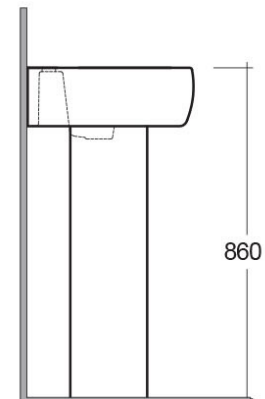

RAK-METROPOLITAN

Wash basin | Pedestal

RAK
CERAMICS

Technical specifications

Dimensions: 525 x 415 mm

Weight: 27 Kg

Color: Alpine White

Shape of basin: Rounded Rectangle

Overflow hole: yes

Suites: [RAK-METROPOLITAN](#)

Code	Name
MP0101AWHA	METROPOLITAN WASH BASIN 52CM
MS0102AWHA	MISTRAL PEDESTAL

Dimensions: All dimensions in mm tolerance $\pm 5\%$ for below 200mm and $\pm 3\%$ for above 200mm.