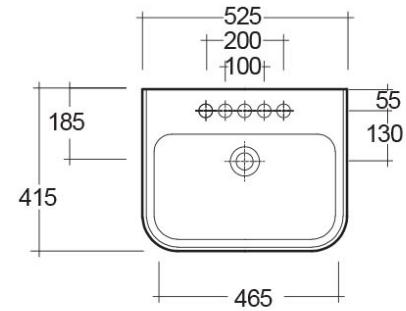

RAK-METROPOLITAN

Wash basin | Pedestal

RAK
CERAMICS

Technical specifications

Dimensions: 525 x 415 mm

Weight: 27 Kg

Color: Alpine White

Shape of basin: Rounded Rectangle

Overflow hole: yes

Suites: [RAK-METROPOLITAN](#)

Code	Name
MP0101AWHA	METROPOLITAN WASH BASIN 52CM
MS0102AWHA	MISTRAL PEDESTAL

Dimensions: All dimensions in mm tolerance $\pm 5\%$ for below 200mm and $\pm 3\%$ for above 200mm.