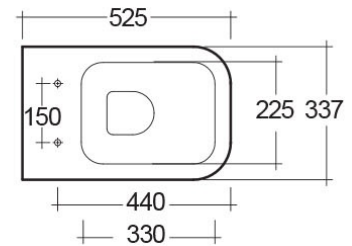

RAK-METROPOLITAN-W/HIDDEN FIXATIONS

Wall Hung | Water Closet

RAK
CERAMICS

Technical specifications

Dimensions: 525 x 337 mm

Weight: 28 Kg

Color: Alpine White

Trap type: P Trap

Trapway type: Concealed

Seat cover options: ABS & Urea

Bowl shape: Rounded Rectangle

Soft close: yes

Dual flush: yes

Suites: [RAK-METROPOLITAN](#)

Code	Name
------	------

MP13AWHA	METROPOLITAN WATER CLOSET RIMLESS WALL HUNG W/HIDDEN FIXATIONS 52CM
----------	---

Dimensions: All dimensions in mm tolerance $\pm 5\%$ for below 200mm and $\pm 3\%$ for above 200mm.

Note: Due to a continuing development programme to improve design and performance, the manufacturer reserves all rights to vary specifications without prior information.