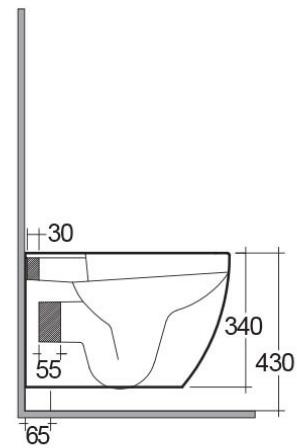

RAK-METROPOLITAN-W/HIDDEN FIXATIONS

Wall Hung | Water Closet

RAK
CERAMICS

Technical specifications

Dimensions: 525 x 337 mm

Weight: 28 Kg

Color: Alpine White

Trap type: P Trap

Trapway type: Concealed

Seat cover options: ABS & Urea

Bowl shape: Rounded Rectangle

Soft close: yes

Dual flush: yes

Suites: [RAK-METROPOLITAN](#)

Code	Name
------	------

MP13AWHA	METROPOLITAN WATER CLOSET RIMLESS WALL HUNG W/HIDDEN FIXATIONS 52CM
----------	---

Dimensions: All dimensions in mm tolerance $\pm 5\%$ for below 200mm and $\pm 3\%$ for above 200mm.

Note: Due to a continuing development programme to improve design and performance, the manufacturer reserves all rights to vary specifications without prior information.