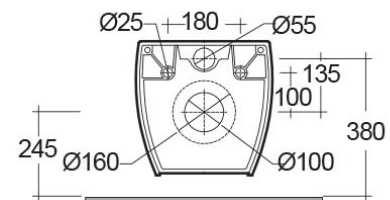

RAK-METROPOLITAN-W/HIDDEN FIXATIONS

Wall Hung | Water Closet

RAK
CERAMICS

Technical specifications

Dimensions: 525 x 337 mm

Weight: 28 Kg

Color: Alpine White

Trap type: P Trap

Trapway type: Concealed

Seat cover options: ABS & Urea

Bowl shape: Rounded Rectangle

Soft close: yes

Dual flush: yes

Suites: [RAK-METROPOLITAN](#)

Code	Name
------	------

MP13AWHA	METROPOLITAN WATER CLOSET RIMLESS WALL HUNG W/HIDDEN FIXATIONS 52CM
----------	---

Dimensions: All dimensions in mm tolerance $\pm 5\%$ for below 200mm and $\pm 3\%$ for above 200mm.

Note: Due to a continuing development programme to improve design and performance, the manufacturer reserves all rights to vary specifications without prior information.