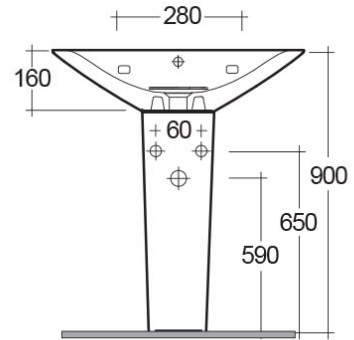

### Technical specifications

Dimensions: 465 x 650 mm

Weight: 10 Kg

Color: Alpine White

Shape of basin: Oval

Overflow hole: Built in

Code	Name
MORFP2400AWHA	MORNING PEDESTAL
MORWBB501AWHA	MORNING WASH BASIN 650 mm

Dimensions: All dimensions in mm tolerance +5% for below 200mm and +3% for above 200mm.  
Note: Due to a continuing development programme to improve design and performance, the manufacturer reserves all rights to vary specifications without prior information.