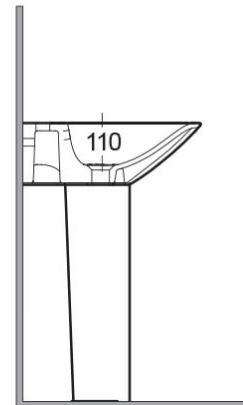

### Technical specifications

Dimensions: 465 x 650 mm

Weight: 10 Kg

Color: Alpine White

Shape of basin: Oval

Overflow hole: Built in

Code	Name
MORFP2400AWHA	MORNING PEDESTAL
MORWBB501AWHA	MORNING WASH BASIN 650 mm

Dimensions: All dimensions in mm tolerance +5% for below 200mm and +3% for above 200mm.  
Note: Due to a continuing development programme to improve design and performance, the manufacturer reserves all rights to vary specifications without prior information.