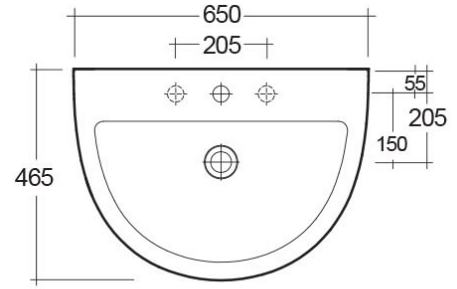

### Technical specifications

Dimensions: 465 x 650 mm

Weight: 10 Kg

Color: Alpine White

Shape of basin: Oval

Overflow hole: Built in

Code	Name
MORFP2400AWHA	MORNING PEDESTAL
MORWBB501AWHA	MORNING WASH BASIN 650 mm

Dimensions: All dimensions in mm tolerance +5% for below 200mm and +3% for above 200mm.  
Note: Due to a continuing development programme to improve design and performance, the manufacturer reserves all rights to vary specifications without prior information.