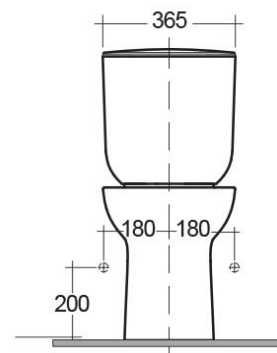

# RAK-MORNING-COMFORT HEIGHT 42CM

Close Coupled | Water Closet

**RAK**  
CERAMICS

## Technical specifications

Dimensions: 640 x 365 mm

Weight: 21 Kg

Color: Alpine White

Trap type: P Trap

Trapway type: Concealed

Seat cover options: None

Bowl shape: Oval

Suites: [RAK-MORNING](#)

Code	Name
MORWC1145AWHA	MORNING WATER CLOSET RIMLESS CLOSE COUPLED P-TRAP 64CM
MORWT1800AWHA	MORNING WATER CLOSET TANK

Dimensions: All dimensions in mm tolerance +5% for below 200mm and +3% for above 200mm.