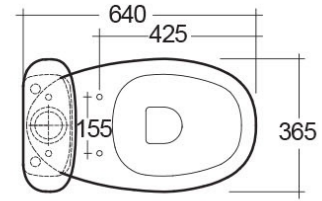

# RAK-MORNING-COMFORT HEIGHT 42CM

Close Coupled | Water Closet

**RAK**  
CERAMICS

## Technical specifications

Dimensions: 640 x 365 mm

Weight: 21 Kg

Color: Alpine White

Trap type: P Trap

Trapway type: Concealed

Seat cover options: None

Bowl shape: Oval

Suites: [RAK-MORNING](#)

Code	Name
MORWC1145AWHA	MORNING WATER CLOSET RIMLESS CLOSE COUPLED P-TRAP 64CM
MORWT1800AWHA	MORNING WATER CLOSET TANK

Dimensions: All dimensions in mm tolerance +5% for below 200mm and +3% for above 200mm.