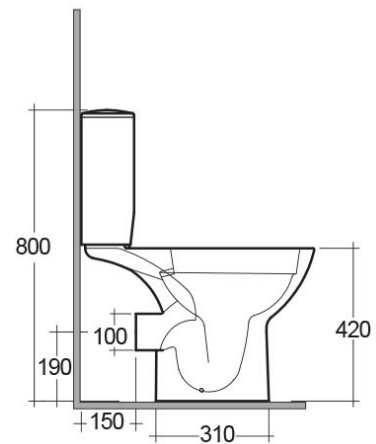

# RAK-MORNING-COMFORT HEIGHT 42CM

Close Coupled | Water Closet

**RAK**  
CERAMICS

## Technical specifications

Dimensions: 640 x 365 mm

Weight: 21 Kg

Color: Alpine White

Trap type: P Trap

Trapway type: Concealed

Seat cover options: None

Bowl shape: Oval

Suites: [RAK-MORNING](#)

Code	Name
MORWC1145AWHA	MORNING WATER CLOSET RIMLESS CLOSE COUPLED P-TRAP 64CM
MORWT1800AWHA	MORNING WATER CLOSET TANK

Dimensions: All dimensions in mm tolerance +5% for below 200mm and +3% for above 200mm.