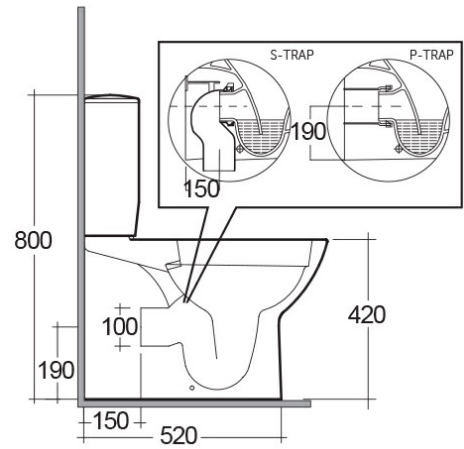

RAK-MORNING-COMFORT HEIGHT 42CM

Close Coupled | Water Closet

RAK
CERAMICS

Technical specifications

Dimensions: 640 x 365 mm

Weight: 29 Kg

Color: Alpine White

Trap type: P Trap & S Trap

Trapway type: Concealed

Seat cover options: None

Bowl shape: Oval

Soft close: yes

Suites: [RAK-MORNING](#)

Code	Name
MORWC1146AWHA	MORNING WATER CLOSET RIMLESS CLOSE COUPLED P S-TRAP 64CM
MORWT1800AWHA	MORNING WATER CLOSET TANK

Dimensions: All dimensions in mm tolerance +5% for below 200mm and +3% for above 200mm.

Note: Due to a continuing development programme to improve design and performance, the manufacturer reserves all rights to vary specifications without prior information.