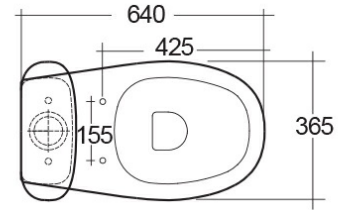

RAK-MORNING-COMFORT HEIGHT 42CM

Close Coupled | Water Closet

RAK
CERAMICS

Technical specifications

Dimensions: 640 x 365 mm

Weight: 29 Kg

Color: Alpine White

Trap type: P Trap & S Trap

Trapway type: Concealed

Seat cover options: None

Bowl shape: Oval

Soft close: yes

Suites: [RAK-MORNING](#)

Code	Name
MORWC1146AWHA	MORNING WATER CLOSET RIMLESS CLOSE COUPLED P S-TRAP 64CM
MORWT1800AWHA	MORNING WATER CLOSET TANK

Dimensions: All dimensions in mm tolerance +5% for below 200mm and +3% for above 200mm.

Note: Due to a continuing development programme to improve design and performance, the manufacturer reserves all rights to vary specifications without prior information.