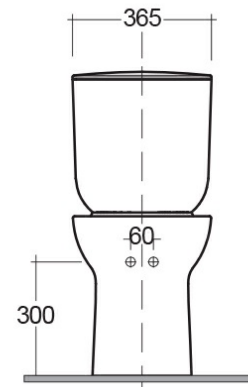

RAK-MORNING-COMFORT HEIGHT 42CM

Close Coupled | Water Closet

RAK
CERAMICS

Technical specifications

Dimensions: 640 x 365 mm

Weight: 29 Kg

Color: Alpine White

Trap type: P Trap & S Trap

Trapway type: Concealed

Seat cover options: None

Bowl shape: Oval

Soft close: yes

Suites: [RAK-MORNING](#)

Code	Name
MORWC1146AWHA	MORNING WATER CLOSET RIMLESS CLOSE COUPLED P S-TRAP 64CM
MORWT1800AWHA	MORNING WATER CLOSET TANK

Dimensions: All dimensions in mm tolerance +5% for below 200mm and +3% for above 200mm.

Note: Due to a continuing development programme to improve design and performance, the manufacturer reserves all rights to vary specifications without prior information.