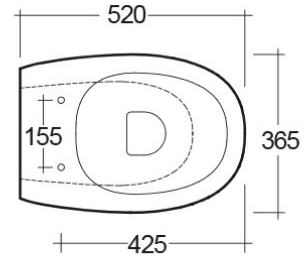

RAK-MORNING-COMFORT HEIGHT 42CM

Back to Wall | Water Closet

RAK
CERAMICS

Technical specifications

Dimensions: 520 x 365 mm

Weight: 24 Kg

Color: Alpine White

Trap type: P Trap & S Trap

Trapway type: Concealed

Seat cover options: None

Bowl shape: Oval

Suites: [RAK-MORNING](#)

Code

Name

MORWC1346AWHA MORNING WATER CLOSET RIMLESS
BACK TO WALL P|S-TRAP 52CM

Dimensions: All dimensions in mm tolerance +5% for below 200mm and +3% for above 200mm.