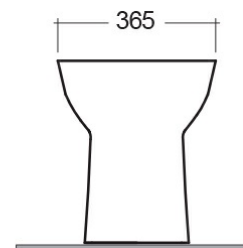

RAK-MORNING-COMFORT HEIGHT 42CM

Back to Wall | Water Closet

RAK
CERAMICS

Technical specifications

Dimensions: 520 x 365 mm

Weight: 24 Kg

Color: Alpine White

Trap type: P Trap & S Trap

Trapway type: Concealed

Seat cover options: None

Bowl shape: Oval

Suites: [RAK-MORNING](#)

Code

Name

MORWC1346AWHA MORNING WATER CLOSET RIMLESS
BACK TO WALL P|S-TRAP 52CM

Dimensions: All dimensions in mm tolerance +5% for below 200mm and +3% for above 200mm.