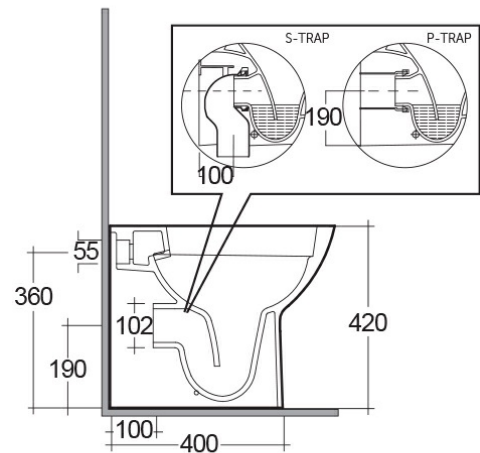

RAK-MORNING-COMFORT HEIGHT 42CM

Back to Wall | Water Closet

RAK
CERAMICS

Technical specifications

Dimensions: 520 x 365 mm

Weight: 24 Kg

Color: Alpine White

Trap type: P Trap & S Trap

Trapway type: Concealed

Seat cover options: None

Bowl shape: Oval

Suites: [RAK-MORNING](#)

Code

Name

MORWC1346AWHA MORNING WATER CLOSET RIMLESS
BACK TO WALL P|S-TRAP 52CM

Dimensions: All dimensions in mm tolerance +5% for below 200mm and +3% for above 200mm.