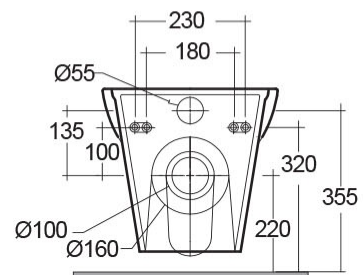

RAK-MORNING

Wall Hung | Water Closet

RAK
CERAMICS

Technical specifications

Dimensions: 520 x 365 mm

Color: Alpine White

Trap type: P Trap

Trapway type: Concealed

Seat cover options: None

Bowl shape: Oval

Suites: [RAK-MORNING](#)

Code	Name
MORWC1445AWHA	MORNING WATER CLOSET RIMLESS WALL HUNG S-TRAP 52CM

Dimensions: All dimensions in mm tolerance +5% for below 200mm and +3% for above 200mm.
Note: Due to a continuing development programme to improve design and performance, the manufacturer reserves all rights to vary specifications without prior information.
Please note accessories are for photographic use only.