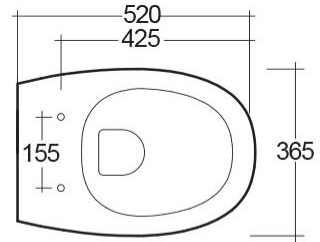

RAK-MORNING

Wall Hung | Water Closet

RAK
CERAMICS

Technical specifications

Dimensions: 520 x 365 mm

Color: Alpine White

Trap type: P Trap

Trapway type: Concealed

Seat cover options: None

Bowl shape: Oval

Suites: [RAK-MORNING](#)

Code	Name
MORWC1445AWHA	MORNING WATER CLOSET RIMLESS WALL HUNG S-TRAP 52CM

Dimensions: All dimensions in mm tolerance +5% for below 200mm and +3% for above 200mm.
Note: Due to a continuing development programme to improve design and performance, the manufacturer reserves all rights to vary specifications without prior information.
Please note accessories are for photographic use only.