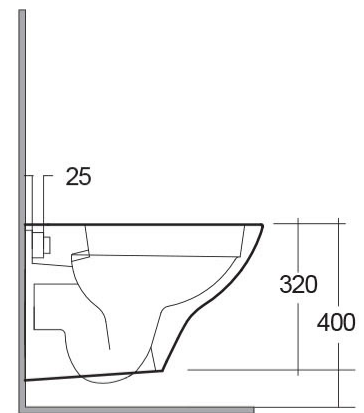

RAK-MORNING

Wall Hung | Water Closet

RAK
CERAMICS

Technical specifications

Dimensions: 520 x 365 mm

Color: Alpine White

Trap type: P Trap

Trapway type: Concealed

Seat cover options: None

Bowl shape: Oval

Suites: [RAK-MORNING](#)

Code	Name
MORWC1445AWHA	MORNING WATER CLOSET RIMLESS WALL HUNG S-TRAP 52CM

Dimensions: All dimensions in mm tolerance +5% for below 200mm and +3% for above 200mm.
Note: Due to a continuing development programme to improve design and performance, the manufacturer reserves all rights to vary specifications without prior information.
Please note accessories are for photographic use only.