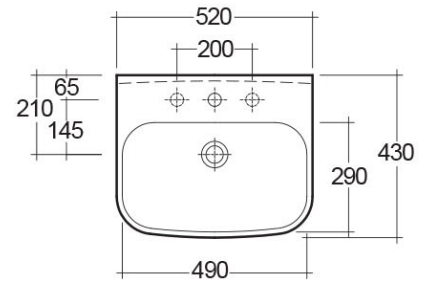

RAK-ORIGIN

Wash basin | Pedestal

RAK
CERAMICS

Technical specifications

Dimensions: 520 x 430 mm

Weight: 22 Kg

Color: Alpine White

Shape of basin: Rounded Rectangle

Overflow hole: yes

Suites: [RAK-ORIGIN](#)

Code	Name
CY02AWHA	CAROLINE PEDESTAL
ORG0801AWHA	ORIGIN WASH BASIN 52CM

Dimensions: All dimensions in mm tolerance $\pm 5\%$ for below 200mm and $\pm 3\%$ for above 200mm.