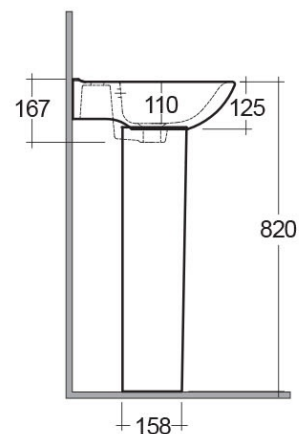

RAK-ORIGIN

Wash basin | Pedestal

RAK
CERAMICS

Technical specifications

Dimensions: 520 x 430 mm

Weight: 22 Kg

Color: Alpine White

Shape of basin: Rounded Rectangle

Overflow hole: yes

Suites: [RAK-ORIGIN](#)

Code	Name
CY02AWHA	CAROLINE PEDESTAL
ORG0801AWHA	ORIGIN WASH BASIN 52CM

Dimensions: All dimensions in mm tolerance $\pm 5\%$ for below 200mm and $\pm 3\%$ for above 200mm.