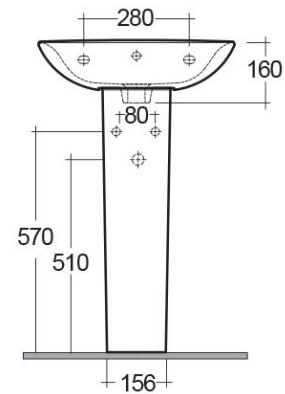

RAK-ORIGIN

Wash basin | Pedestal

RAK
CERAMICS

Technical specifications

Dimensions: 520 x 430 mm

Weight: 22 Kg

Color: Alpine White

Shape of basin: Rounded Rectangle

Overflow hole: yes

Suites: [RAK-ORIGIN](#)

Code	Name
CY02AWHA	CAROLINE PEDESTAL
ORG0801AWHA	ORIGIN WASH BASIN 52CM

Dimensions: All dimensions in mm tolerance $\pm 5\%$ for below 200mm and $\pm 3\%$ for above 200mm.