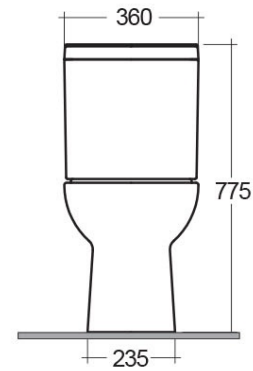

RAK-ORIGIN

Close Coupled | Water Closet

RAK
CERAMICS

Technical specifications

Dimensions: 730 x 360 mm

Weight: 31 Kg

Color: Alpine White

Trap type: P Trap

Trapway type: Concealed

Seat cover options: PP

Bowl shape: Rounded Rectangle

Soft close: yes

Quick remove seat cover: yes

Dual flush: yes

Suites: [RAK-ORIGIN](#)

Code	Name
ORG11AWHA	ORIGIN WATER CLOSET CLOSE COUPLED P-TRAP 62CM
ORG04AWHA	ORIGIN WATER CLOSET TANK CORNER

Dimensions: All dimensions in mm tolerance $\pm 5\%$ for below 200mm and $\pm 3\%$ for above 200mm.

Note: Due to a continuing development programme to improve design and performance, the manufacturer reserves all rights to vary specifications without prior information.