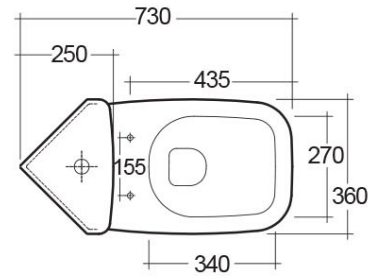

RAK-ORIGIN

Close Coupled | Water Closet

RAK
CERAMICS

Technical specifications

Dimensions: 730 x 360 mm

Weight: 31 Kg

Color: Alpine White

Trap type: P Trap

Trapway type: Concealed

Seat cover options: PP

Bowl shape: Rounded Rectangle

Soft close: yes

Quick remove seat cover: yes

Dual flush: yes

Suites: [RAK-ORIGIN](#)

Code	Name
ORG11AWHA	ORIGIN WATER CLOSET CLOSE COUPLED P-TRAP 62CM
ORG04AWHA	ORIGIN WATER CLOSET TANK CORNER

Dimensions: All dimensions in mm tolerance $\pm 5\%$ for below 200mm and $\pm 3\%$ for above 200mm.

Note: Due to a continuing development programme to improve design and performance, the manufacturer reserves all rights to vary specifications without prior information.