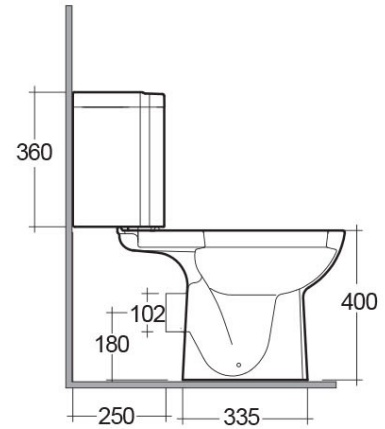

RAK-ORIGIN

Close Coupled | Water Closet

RAK
CERAMICS

Technical specifications

Dimensions: 730 x 360 mm

Weight: 31 Kg

Color: Alpine White

Trap type: P Trap

Trapway type: Concealed

Seat cover options: PP

Bowl shape: Rounded Rectangle

Soft close: yes

Quick remove seat cover: yes

Dual flush: yes

Suites: [RAK-ORIGIN](#)

Code	Name
ORG11AWHA	ORIGIN WATER CLOSET CLOSE COUPLED P-TRAP 62CM
ORG04AWHA	ORIGIN WATER CLOSET TANK CORNER

Dimensions: All dimensions in mm tolerance $\pm 5\%$ for below 200mm and $\pm 3\%$ for above 200mm.

Note: Due to a continuing development programme to improve design and performance, the manufacturer reserves all rights to vary specifications without prior information.