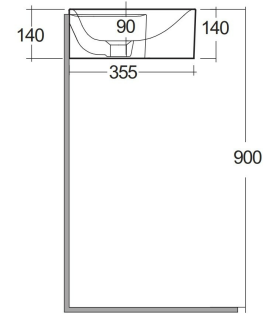

RAK-PETIT - PETWB37700AWHA

Wash basin | Wall Hung

RAK
CERAMICS

Technical specifications

Dimensions: 765 x 360 mm

Color: Alpine White

Shape of basin: Square

Ledge: yes

Overflow hole: yes

Suites: [RAK-Petit](#)

Code Name

PETWB37700AWHA RAK-PETIT WALL HUNG SQUARED WASH BASIN 77 CM
LEFT LEDGE - W/O TAP HOLE - PETWB37700AWHA

Dimensions: All dimensions in mm. Tolerance of vitreous china & fireclay items: $\pm 5\%$ for below 200mm and $\pm 3\%$ for above 200mm; for all other items tolerance $\pm 1\%$. Note: Due to a continuing development program to improve design and performance, the manufacturer reserves all rights to vary specifications without prior information. Please note accessories are for photographic use only.