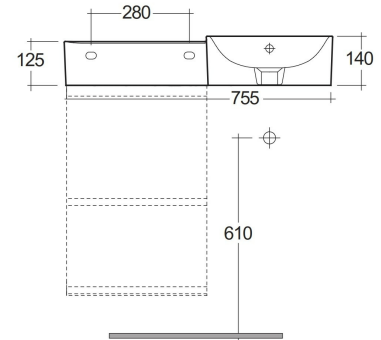

RAK-PETIT - PETWB37700AWHA

Wash basin | Wall Hung

RAK
CERAMICS

Technical specifications

Dimensions: 765 x 360 mm

Color: Alpine White

Shape of basin: Square

Ledge: yes

Overflow hole: yes

Suites: [RAK-Petit](#)

Code Name

PETWB37700AWHA RAK-PETIT WALL HUNG SQUARED WASH BASIN 77 CM
LEFT LEDGE - W/O TAP HOLE - PETWB37700AWHA

Dimensions: All dimensions in mm. Tolerance of vitreous china & fireclay items: $\pm 5\%$ for below 200mm and $\pm 3\%$ for above 200mm; for all other items tolerance $\pm 1\%$. Note: Due to a continuing development program to improve design and performance, the manufacturer reserves all rights to vary specifications without prior information. Please note accessories are for photographic use only.