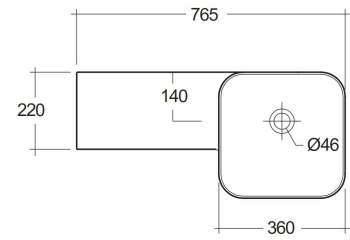

RAK-PETIT - PETWB37700AWHA

Wash basin | Wall Hung

RAK
CERAMICS

Technical specifications

Dimensions: 765 x 360 mm

Color: Alpine White

Shape of basin: Square

Ledge: yes

Overflow hole: yes

Suites: [RAK-Petit](#)

Code Name

PETWB37700AWHA RAK-PETIT WALL HUNG SQUARED WASH BASIN 77 CM
LEFT LEDGE - W/O TAP HOLE - PETWB37700AWHA

Dimensions: All dimensions in mm. Tolerance of vitreous china & fireclay items: $\pm 5\%$ for below 200mm and $\pm 3\%$ for above 200mm; for all other items tolerance $\pm 1\%$. Note: Due to a continuing development program to improve design and performance, the manufacturer reserves all rights to vary specifications without prior information. Please note accessories are for photographic use only.