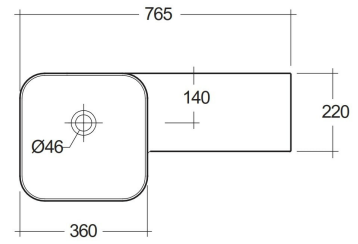

RAK-PETIT - PETWB47700AWHA

Wash basin | Wall Hung

RAK
CERAMICS

Technical specifications

Dimensions:	765 x 360 mm
Color:	Alpine White
Shape of basin:	Square
Ledge:	yes
Overflow hole:	yes
Suites:	RAK-Petit

Code	Name
PETWB47700AWHA	RAK-PETIT WALL HUNG SQUARED WASH BASIN 77 CM RIGHT LEDGE - W/O TAP HOLE - PETWB47700AWHA

Dimensions: All dimensions in mm. Tolerance of vitreous china & fireclay items: $\pm 5\%$ for below 200mm and $\pm 3\%$ for above 200mm; for all other items tolerance $\pm 1\%$. Note: Due to a continuing development program to improve design and performance, the manufacturer reserves all rights to vary specifications without prior information. Please note accessories are for photographic use only.