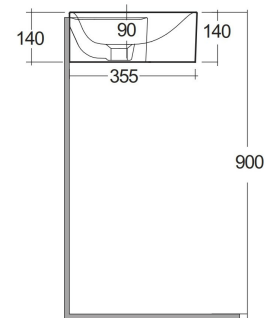

RAK-PETIT - PETWB47700AWHA

Wash basin | Wall Hung

RAK
CERAMICS

Technical specifications

Dimensions:	765 x 360 mm
Color:	Alpine White
Shape of basin:	Square
Ledge:	yes
Overflow hole:	yes
Suites:	RAK-Petit

Code	Name
PETWB47700AWHA	RAK-PETIT WALL HUNG SQUARED WASH BASIN 77 CM RIGHT LEDGE - W/O TAP HOLE - PETWB47700AWHA

Dimensions: All dimensions in mm. Tolerance of vitreous china & fireclay items: $\pm 5\%$ for below 200mm and $\pm 3\%$ for above 200mm; for all other items tolerance $\pm 1\%$. Note: Due to a continuing development program to improve design and performance, the manufacturer reserves all rights to vary specifications without prior information. Please note accessories are for photographic use only.