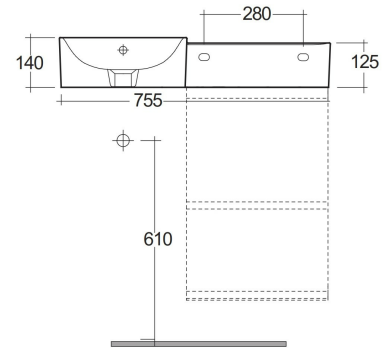

RAK-PETIT - PETWB47700AWHA

Wash basin | Wall Hung

RAK
CERAMICS

Technical specifications

Dimensions:	765 x 360 mm
Color:	Alpine White
Shape of basin:	Square
Ledge:	yes
Overflow hole:	yes
Suites:	RAK-Petit

Code	Name
PETWB47700AWHA	RAK-PETIT WALL HUNG SQUARED WASH BASIN 77 CM RIGHT LEDGE - W/O TAP HOLE - PETWB47700AWHA

Dimensions: All dimensions in mm. Tolerance of vitreous china & fireclay items: $\pm 5\%$ for below 200mm and $\pm 3\%$ for above 200mm; for all other items tolerance $\pm 1\%$. Note: Due to a continuing development program to improve design and performance, the manufacturer reserves all rights to vary specifications without prior information. Please note accessories are for photographic use only.