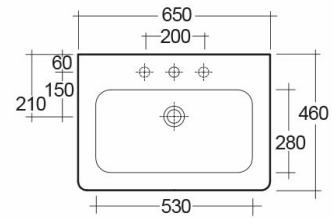

RAK-RESORT

Wash basin | Pedestal

RAK
CERAMICS

Technical specifications

Dimensions:	650 x 460 mm
Weight:	31 Kg
Color:	Alpine White
Shape of basin:	Rounded Rectangle
Overflow hole:	yes
Suites:	RAK-RESORT

Code	Name
RST0102AWHA	RESORT PEDESTAL
RST0101AWHA	RESORT WASH BASIN 65CM

Dimensions: All dimensions in mm. Tolerance of vitreous china & fireclay items: $\pm 5\%$ for below 200mm and $\pm 3\%$ for above 200mm; for all other items tolerance $\pm 1\%$. Note: Due to a continuing development program to improve design and performance, the manufacturer reserves all rights to vary specifications without prior information. Please note accessories are for photographic use only.