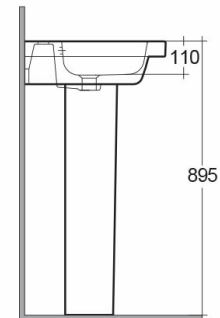

RAK-RESORT

Wash basin | Pedestal

RAK
CERAMICS

Technical specifications

Dimensions:	650 x 460 mm
Weight:	31 Kg
Color:	Alpine White
Shape of basin:	Rounded Rectangle
Overflow hole:	yes
Suites:	RAK-RESORT

Code	Name
RST0102AWHA	RESORT PEDESTAL
RST0101AWHA	RESORT WASH BASIN 65CM

Dimensions: All dimensions in mm. Tolerance of vitreous china & fireclay items: $\pm 5\%$ for below 200mm and $\pm 3\%$ for above 200mm; for all other items tolerance $\pm 1\%$. Note: Due to a continuing development program to improve design and performance, the manufacturer reserves all rights to vary specifications without prior information. Please note accessories are for photographic use only.