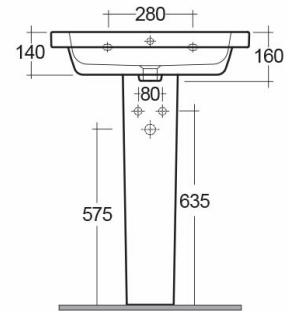

RAK-RESORT

Wash basin | Pedestal

RAK
CERAMICS

Technical specifications

Dimensions:	650 x 460 mm
Weight:	31 Kg
Color:	Alpine White
Shape of basin:	Rounded Rectangle
Overflow hole:	yes
Suites:	RAK-RESORT

Code	Name
RST0102AWHA	RESORT PEDESTAL
RST0101AWHA	RESORT WASH BASIN 65CM

Dimensions: All dimensions in mm. Tolerance of vitreous china & fireclay items: $\pm 5\%$ for below 200mm and $\pm 3\%$ for above 200mm; for all other items tolerance $\pm 1\%$. Note: Due to a continuing development program to improve design and performance, the manufacturer reserves all rights to vary specifications without prior information. Please note accessories are for photographic use only.