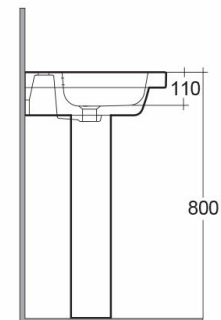

### Technical specifications

Dimensions:	500 x 460 mm
Weight:	25 Kg
Color:	Alpine White
Shape of basin:	Rounded Rectangle
Overflow hole:	yes
Suites:	<a href="#">RAK-RESORT</a>

Code	Name
CO0102AWHA	COMPACT PEDESTAL
RST0501AWHA	RESORT WASH BASIN 50CM

Dimensions: All dimensions in mm. Tolerance of vitreous china & fireclay items:  $\pm 5\%$  for below 200mm and  $\pm 3\%$  for above 200mm; for all other items tolerance  $\pm 1\%$ . Note: Due to a continuing development program to improve design and performance, the manufacturer reserves all rights to vary specifications without prior information. Please note accessories are for photographic use only.