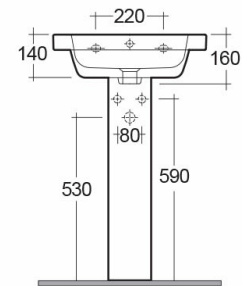

### Technical specifications

Dimensions:	500 x 460 mm
Weight:	25 Kg
Color:	Alpine White
Shape of basin:	Rounded Rectangle
Overflow hole:	yes
Suites:	<a href="#">RAK-RESORT</a>

Code	Name
CO0102AWHA	COMPACT PEDESTAL
RST0501AWHA	RESORT WASH BASIN 50CM

Dimensions: All dimensions in mm. Tolerance of vitreous china & fireclay items:  $\pm 5\%$  for below 200mm and  $\pm 3\%$  for above 200mm; for all other items tolerance  $\pm 1\%$ . Note: Due to a continuing development program to improve design and performance, the manufacturer reserves all rights to vary specifications without prior information. Please note accessories are for photographic use only.