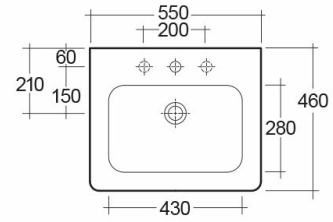

RAK-RESORT

Wash basin | Pedestal

RAK
CERAMICS

Technical specifications

Dimensions:	550 x 460 mm
Weight:	29 Kg
Color:	Alpine White
Shape of basin:	Rounded Rectangle
Overflow hole:	yes
Suites:	RAK-RESORT

Code	Name
CY0102AWHA	CAROLINE PEDESTAL
RST0801AWHA	RESORT WASH BASIN 55CM

Dimensions: All dimensions in mm. Tolerance of vitreous china & fireclay items: $\pm 5\%$ for below 200mm and $\pm 3\%$ for above 200mm; for all other items tolerance $\pm 1\%$. Note: Due to a continuing development program to improve design and performance, the manufacturer reserves all rights to vary specifications without prior information. Please note accessories are for photographic use only.