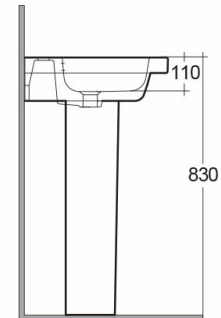

RAK-RESORT

Wash basin | Pedestal

RAK
CERAMICS

Technical specifications

Dimensions:	550 x 460 mm
Weight:	29 Kg
Color:	Alpine White
Shape of basin:	Rounded Rectangle
Overflow hole:	yes
Suites:	RAK-RESORT

Code	Name
CY0102AWHA	CAROLINE PEDESTAL
RST0801AWHA	RESORT WASH BASIN 55CM

Dimensions: All dimensions in mm. Tolerance of vitreous china & fireclay items: $\pm 5\%$ for below 200mm and $\pm 3\%$ for above 200mm; for all other items tolerance $\pm 1\%$. Note: Due to a continuing development program to improve design and performance, the manufacturer reserves all rights to vary specifications without prior information. Please note accessories are for photographic use only.