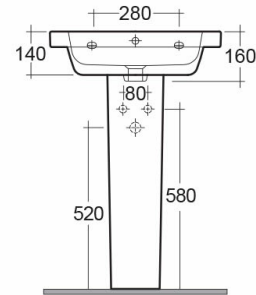

RAK-RESORT

Wash basin | Pedestal

RAK
CERAMICS

Technical specifications

Dimensions:	550 x 460 mm
Weight:	29 Kg
Color:	Alpine White
Shape of basin:	Rounded Rectangle
Overflow hole:	yes
Suites:	RAK-RESORT

Code	Name
CY0102AWHA	CAROLINE PEDESTAL
RST0801AWHA	RESORT WASH BASIN 55CM

Dimensions: All dimensions in mm. Tolerance of vitreous china & fireclay items: $\pm 5\%$ for below 200mm and $\pm 3\%$ for above 200mm; for all other items tolerance $\pm 1\%$. Note: Due to a continuing development program to improve design and performance, the manufacturer reserves all rights to vary specifications without prior information. Please note accessories are for photographic use only.