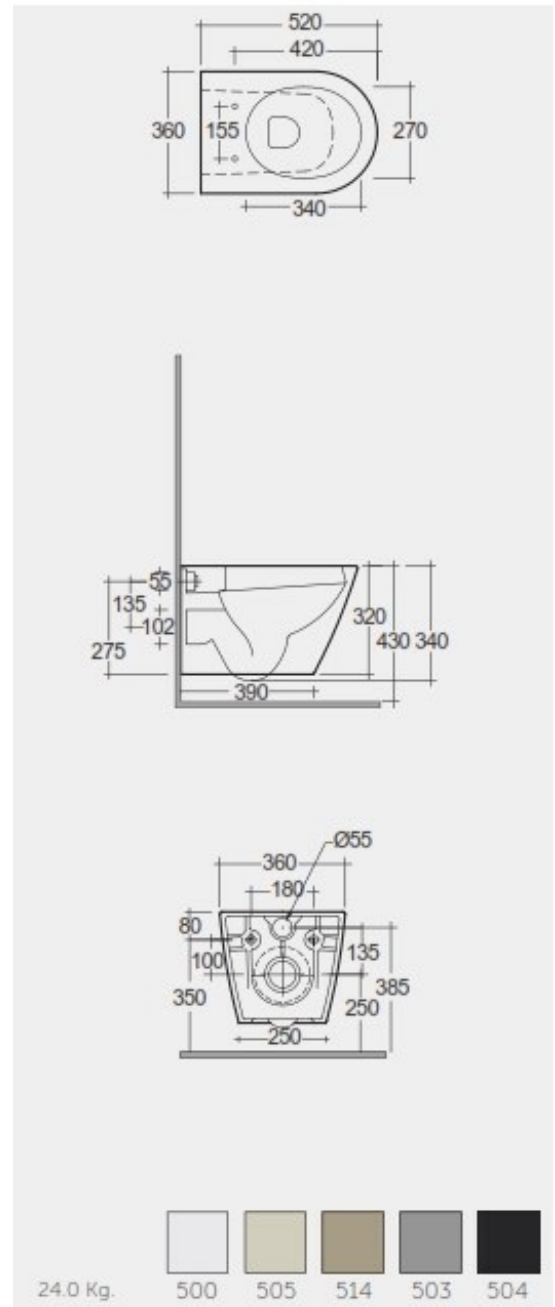

RAK-FEELING - RST23500A - MATT WHITE

Wall Hung | Water Closet

RAK
CERAMICS

Technical specifications

Dimensions: 520 x 360 mm

Weight: 24 Kg

Color: MATT WHITE - 500

Trap type: P Trap

Trapway type: Concealed

Seat cover options: Urea

Bowl shape: Compact Oval

Suites: [RAK-FEELING WC'S & BIDETS](#)

Code Name

RST23500A RAK-FEELING RIMLESS WALL HUNG WATER CLOSET 52 CM MATT WHITE

Dimensions: All dimensions in mm tolerance $\pm 5\%$ for below 200mm and $\pm 3\%$ for above 200mm.