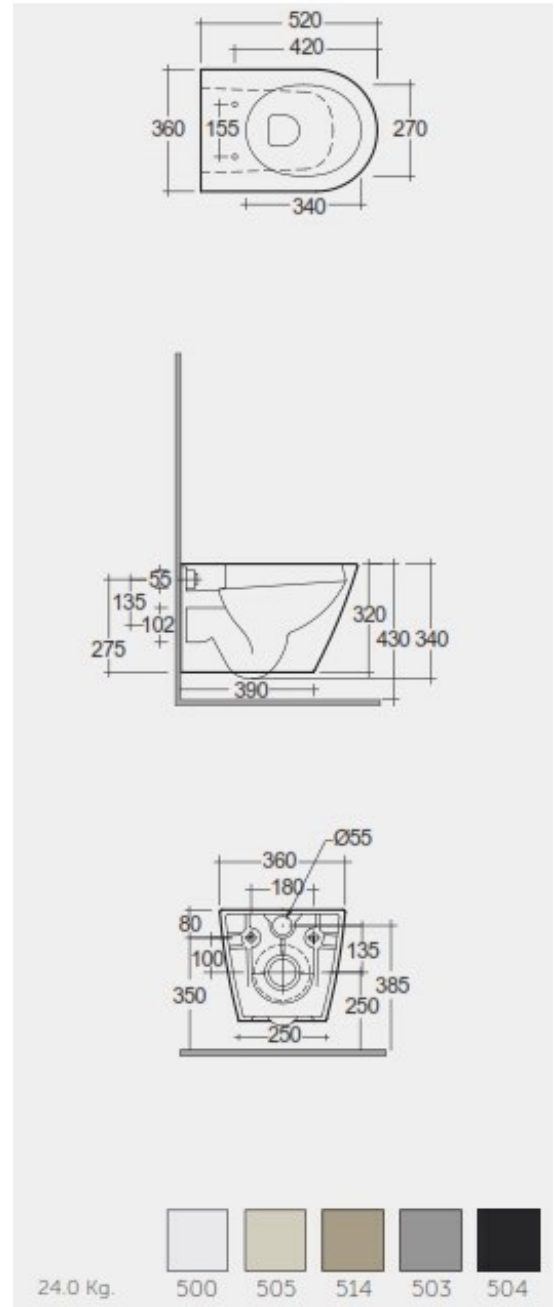

RAK-FEELING - RST23504A - MATT BLACK

Wall Hung | Water Closet

RAK
CERAMICS

Technical specifications

Dimensions: 520 x 360 mm

Weight: 24 Kg

Color: MATT BLACK - 504

Trap type: P Trap

Trapway type: Concealed

Seat cover options: Urea

Bowl shape: Compact Oval

Suites: [RAK-FEELING WC'S & BIDETS](#)

Code Name

RST23504A RAK-FEELING RIMLESS WALL HUNG WATER CLOSET 52 CM MATT BLACK

Dimensions: All dimensions in mm tolerance $\pm 5\%$ for below 200mm and $\pm 3\%$ for above 200mm.