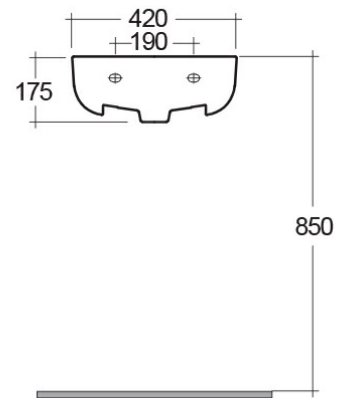

RAK-SERIES 600

Wash basin | Semi Recessed

RAK
CERAMICS

Technical specifications

Dimensions: 420 x 180 mm

Weight: 11 Kg

Color: Alpine White

Shape of basin: Rounded Rectangle

Overflow hole: yes

Suites: [RAK-SERIES 600](#)

Code	Name
SE0901AWHA	SERIES 600 WASH BASIN SEMI-RECESSED 42CM

Dimensions: All dimensions in mm tolerance $\pm 5\%$ for below 200mm and $\pm 3\%$ for above 200mm.