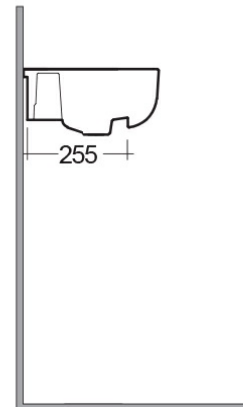

RAK-SERIES 600

Wash basin | Semi Recessed

RAK
CERAMICS

Technical specifications

Dimensions: 420 x 180 mm

Weight: 11 Kg

Color: Alpine White

Shape of basin: Rounded Rectangle

Overflow hole: yes

Suites: [RAK-SERIES 600](#)

Code	Name
SE0901AWHA	SERIES 600 WASH BASIN SEMI-RECESSED 42CM

Dimensions: All dimensions in mm tolerance $\pm 5\%$ for below 200mm and $\pm 3\%$ for above 200mm.