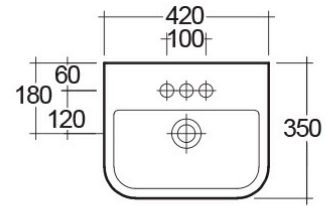

RAK-SERIES 600

Wash basin | Semi Recessed

RAK
CERAMICS

Technical specifications

Dimensions: 420 x 180 mm

Weight: 11 Kg

Color: Alpine White

Shape of basin: Rounded Rectangle

Overflow hole: yes

Suites: [RAK-SERIES 600](#)

Code	Name
SE0901AWHA	SERIES 600 WASH BASIN SEMI-RECESSED 42CM

Dimensions: All dimensions in mm tolerance $\pm 5\%$ for below 200mm and $\pm 3\%$ for above 200mm.