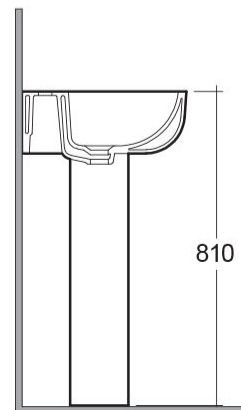

### Technical specifications

Dimensions: 520 x 425 mm

Weight: 26 Kg

Color: Alpine White

Shape of basin: Rounded Rectangle

Overflow hole: yes

Suites: [RAK-SERIES 600](#)

Code	Name
ER02AWHA	EUROPA PEDESTAL
SE0101AWHA	SERIES 600 WASH BASIN 52CM

Dimensions: All dimensions in mm tolerance  $\pm 5\%$  for below 200mm and  $\pm 3\%$  for above 200mm.

Note: Due to a continuing development programme to improve design and performance, the manufacturer reserves all rights to vary specifications without prior information.