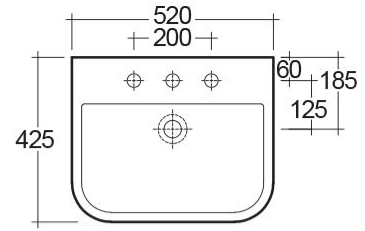

### Technical specifications

Dimensions: 520 x 425 mm

Weight: 26 Kg

Color: Alpine White

Shape of basin: Rounded Rectangle

Overflow hole: yes

Suites: [RAK-SERIES 600](#)

Code	Name
ER02AWHA	EUROPA PEDESTAL
SE0101AWHA	SERIES 600 WASH BASIN 52CM

Dimensions: All dimensions in mm tolerance  $\pm 5\%$  for below 200mm and  $\pm 3\%$  for above 200mm.

Note: Due to a continuing development programme to improve design and performance, the manufacturer reserves all rights to vary specifications without prior information.