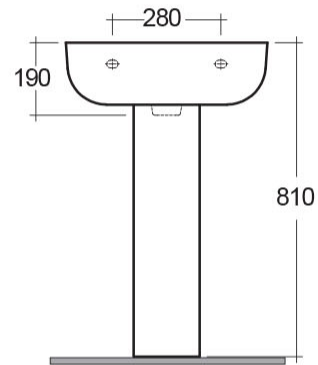

### Technical specifications

Dimensions: 520 x 425 mm

Weight: 26 Kg

Color: Alpine White

Shape of basin: Rounded Rectangle

Overflow hole: yes

Suites: [RAK-SERIES 600](#)

Code	Name
ER02AWHA	EUROPA PEDESTAL
SE0101AWHA	SERIES 600 WASH BASIN 52CM

Dimensions: All dimensions in mm tolerance  $\pm 5\%$  for below 200mm and  $\pm 3\%$  for above 200mm.

Note: Due to a continuing development programme to improve design and performance, the manufacturer reserves all rights to vary specifications without prior information.