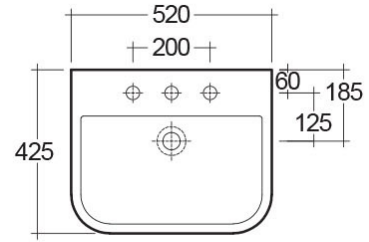

### Technical specifications

Dimensions: 520 x 425 mm

Weight: 15 Kg

Color: Alpine White

Shape of basin: Rounded Rectangle

Overflow hole: yes

Suites: [RAK-SERIES 600](#)

Code	Name
SE0904AWHA	SERIES 600 WASH BASIN SEMI-RECESSED 52CM

Dimensions: All dimensions in mm tolerance  $\pm 5\%$  for below 200mm and  $\pm 3\%$  for above 200mm.

Note: Due to a continuing development programme to improve design and performance, the manufacturer reserves all rights to vary specifications without prior information.