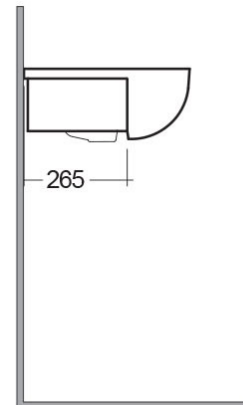

### Technical specifications

Dimensions: 520 x 425 mm

Weight: 15 Kg

Color: Alpine White

Shape of basin: Rounded Rectangle

Overflow hole: yes

Suites: [RAK-SERIES 600](#)

Code	Name
SE0904AWHA	SERIES 600 WASH BASIN SEMI-RECESSED 52CM

Dimensions: All dimensions in mm tolerance  $\pm 5\%$  for below 200mm and  $\pm 3\%$  for above 200mm.

Note: Due to a continuing development programme to improve design and performance, the manufacturer reserves all rights to vary specifications without prior information.