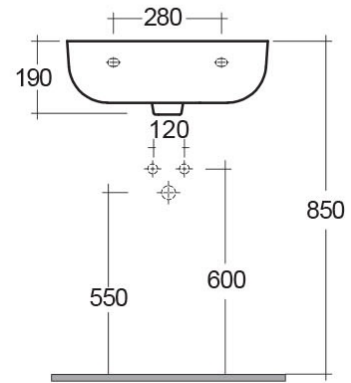

### Technical specifications

Dimensions: 520 x 425 mm

Weight: 15 Kg

Color: Alpine White

Shape of basin: Rounded Rectangle

Overflow hole: yes

Suites: [RAK-SERIES 600](#)

Code	Name
SE0904AWHA	SERIES 600 WASH BASIN SEMI-RECESSED 52CM

Dimensions: All dimensions in mm tolerance  $\pm 5\%$  for below 200mm and  $\pm 3\%$  for above 200mm.

Note: Due to a continuing development programme to improve design and performance, the manufacturer reserves all rights to vary specifications without prior information.