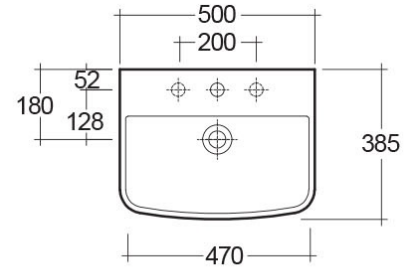

### Technical specifications

Dimensions: 500 x 385 mm

Weight: 23 Kg

Color: Alpine White

Shape of basin: Rectangle

Overflow hole: yes

Suites: [RAK-SUMMIT](#)

Code	Name
SM0102AWHA	SUMMIT PEDESTAL
SM0501AWHA	SUMMIT WASH BASIN 50CM

Dimensions: All dimensions in mm tolerance  $\pm 5\%$  for below 200mm and  $\pm 3\%$  for above 200mm.

Note: Due to a continuing development programme to improve design and performance, the manufacturer reserves all rights to vary specifications without prior information.