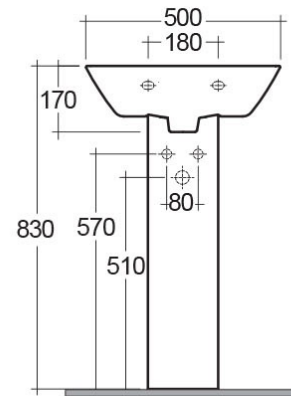

### Technical specifications

Dimensions: 500 x 385 mm

Weight: 23 Kg

Color: Alpine White

Shape of basin: Rectangle

Overflow hole: yes

Suites: [RAK-SUMMIT](#)

Code	Name
SM0102AWHA	SUMMIT PEDESTAL
SM0501AWHA	SUMMIT WASH BASIN 50CM

Dimensions: All dimensions in mm tolerance  $\pm 5\%$  for below 200mm and  $\pm 3\%$  for above 200mm.

Note: Due to a continuing development programme to improve design and performance, the manufacturer reserves all rights to vary specifications without prior information.