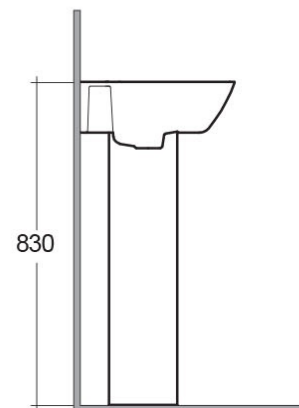

### Technical specifications

Dimensions: 500 x 385 mm

Weight: 23 Kg

Color: Alpine White

Shape of basin: Rectangle

Overflow hole: yes

Suites: [RAK-SUMMIT](#)

Code	Name
SM0102AWHA	SUMMIT PEDESTAL
SM0501AWHA	SUMMIT WASH BASIN 50CM

Dimensions: All dimensions in mm tolerance  $\pm 5\%$  for below 200mm and  $\pm 3\%$  for above 200mm.

Note: Due to a continuing development programme to improve design and performance, the manufacturer reserves all rights to vary specifications without prior information.