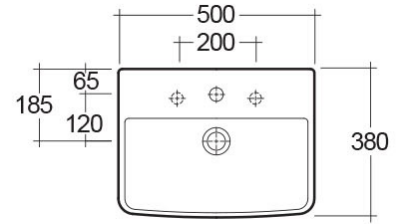

### Technical specifications

Dimensions: 500 x 380 mm

Weight: 13 Kg

Color: Alpine White

Shape of basin: Rectangle

Overflow hole: yes

Suites: [RAK-SUMMIT](#)

**Code**      **Name**

SM0901AWHA SUMMIT WASH BASIN SEMI-RECESSED 50CM

Dimensions: All dimensions in mm tolerance  $\pm 5\%$  for below 200mm and  $\pm 3\%$  for above 200mm.

Note: Due to a continuing development programme to improve design and performance, the manufacturer reserves all rights to vary specifications without prior information.