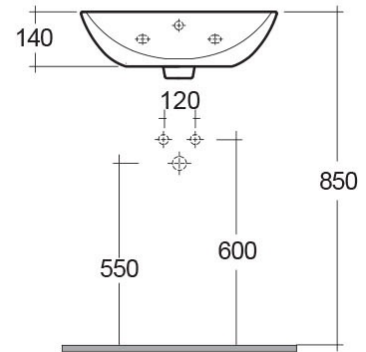

### Technical specifications

Dimensions: 500 x 380 mm

Weight: 13 Kg

Color: Alpine White

Shape of basin: Rectangle

Overflow hole: yes

Suites: [RAK-SUMMIT](#)

**Code**      **Name**

SM0901AWHA SUMMIT WASH BASIN SEMI-RECESSED 50CM

Dimensions: All dimensions in mm tolerance  $\pm 5\%$  for below 200mm and  $\pm 3\%$  for above 200mm.

Note: Due to a continuing development programme to improve design and performance, the manufacturer reserves all rights to vary specifications without prior information.