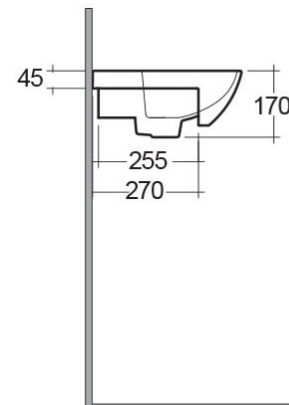

### Technical specifications

Dimensions: 500 x 380 mm

Weight: 13 Kg

Color: Alpine White

Shape of basin: Rectangle

Overflow hole: yes

Suites: [RAK-SUMMIT](#)

**Code**      **Name**

SM0901AWHA SUMMIT WASH BASIN SEMI-RECESSED 50CM

Dimensions: All dimensions in mm tolerance  $\pm 5\%$  for below 200mm and  $\pm 3\%$  for above 200mm.

Note: Due to a continuing development programme to improve design and performance, the manufacturer reserves all rights to vary specifications without prior information.