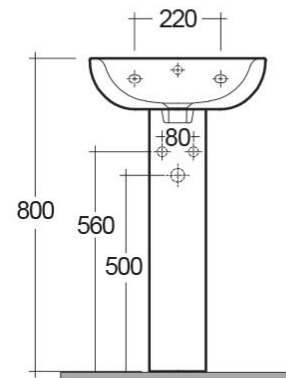

### Technical specifications

Dimensions: 450 x 370 mm

Weight: 20 Kg

Color: Alpine White

Shape of basin: Oval

Overflow hole: yes

Suites: [RAK-TONIQUE](#)

Code	Name
TQ0102AWHA	TONIQUE PEDESTAL
TQ0701AWHA	TONIQUE WASH BASIN 45CM

Dimensions: All dimensions in mm tolerance  $\pm 5\%$  for below 200mm and  $\pm 3\%$  for above 200mm.

Note: Due to a continuing development programme to improve design and performance, the manufacturer reserves all rights to vary specifications without prior information.