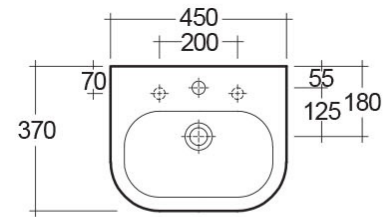

### Technical specifications

Dimensions: 450 x 370 mm

Weight: 20 Kg

Color: Alpine White

Shape of basin: Oval

Overflow hole: yes

Suites: [RAK-TONIQUE](#)

Code	Name
TQ0102AWHA	TONIQUE PEDESTAL
TQ0701AWHA	TONIQUE WASH BASIN 45CM

Dimensions: All dimensions in mm tolerance  $\pm 5\%$  for below 200mm and  $\pm 3\%$  for above 200mm.

Note: Due to a continuing development programme to improve design and performance, the manufacturer reserves all rights to vary specifications without prior information.