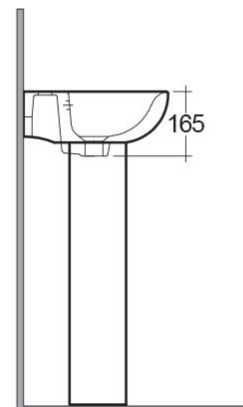

### Technical specifications

Dimensions: 450 x 370 mm

Weight: 20 Kg

Color: Alpine White

Shape of basin: Oval

Overflow hole: yes

Suites: [RAK-TONIQUE](#)

Code	Name
TQ0102AWHA	TONIQUE PEDESTAL
TQ0701AWHA	TONIQUE WASH BASIN 45CM

Dimensions: All dimensions in mm tolerance  $\pm 5\%$  for below 200mm and  $\pm 3\%$  for above 200mm.

Note: Due to a continuing development programme to improve design and performance, the manufacturer reserves all rights to vary specifications without prior information.