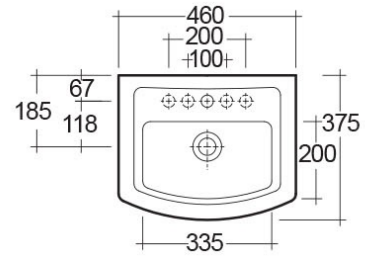

### Technical specifications

Dimensions: 460 x 375 mm

Weight: 21 Kg

Color: Alpine White

Shape of basin: Rounded Rectangle

Overflow hole: yes

Suites: [RAK-WASHINGTON](#)

Code	Name
WT02AWHA	WASHINGTON PEDESTAL
WT0701AWHA	WASHINGTON WASH BASIN 46CM

Dimensions: All dimensions in mm tolerance  $\pm 5\%$  for below 200mm and  $\pm 3\%$  for above 200mm.

Note: Due to a continuing development programme to improve design and performance, the manufacturer reserves all rights to vary specifications without prior information.