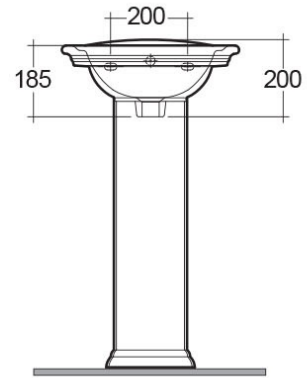

## Wash basin | Pedestal

**RAK**  
CERAMICS

### Technical specifications

Dimensions: 460 x 375 mm

Weight: 21 Kg

Color: Alpine White

Shape of basin: Rounded Rectangle

Overflow hole: yes

Suites: [RAK-WASHINGTON](#)

Code	Name
WT02AWHA	WASHINGTON PEDESTAL
WT0701AWHA	WASHINGTON WASH BASIN 46CM

Dimensions: All dimensions in mm tolerance  $\pm 5\%$  for below 200mm and  $\pm 3\%$  for above 200mm.

Note: Due to a continuing development programme to improve design and performance, the manufacturer reserves all rights to vary specifications without prior information.