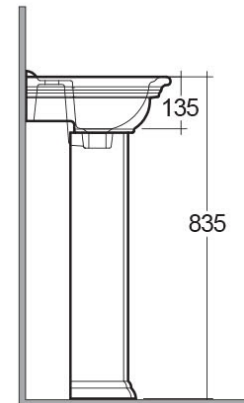

### Technical specifications

Dimensions: 460 x 375 mm

Weight: 21 Kg

Color: Alpine White

Shape of basin: Rounded Rectangle

Overflow hole: yes

Suites: [RAK-WASHINGTON](#)

Code	Name
WT02AWHA	WASHINGTON PEDESTAL
WT0701AWHA	WASHINGTON WASH BASIN 46CM

Dimensions: All dimensions in mm tolerance  $\pm 5\%$  for below 200mm and  $\pm 3\%$  for above 200mm.

Note: Due to a continuing development programme to improve design and performance, the manufacturer reserves all rights to vary specifications without prior information.