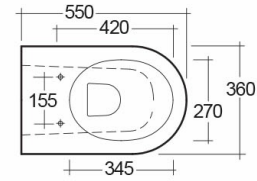

# RAK-RESORT-COMFORT HEIGHT 42.5CM

Back to Wall | Water Closet

**RAK**  
CERAMICS

## Technical specifications

Dimensions:	550 x 360 mm
Weight:	26 Kg
Color:	Alpine White
Trap type:	P Trap & S Trap
Trapway type:	Concealed
Seat cover options:	Urea
Bowl shape:	Oval
Soft close:	yes
Dual flush:	yes
Suites:	<a href="#">RAK-RESORT</a>

Code	Name
RST20AWHA	RESORT WATER CLOSET RIMLESS SPECIAL HEIGHT 42.5CM BACK TO WALL P/S-TRAP 55CM

Dimensions: All dimensions in mm. Tolerance of vitreous china & fireclay items:  $\pm 5\%$  for below 200mm and  $\pm 3\%$  for above 200mm; for all other items tolerance  $\pm 1\%$ . Note: Due to a continuing development program to improve design and performance, the manufacturer reserves all rights to vary specifications without prior information. Please note accessories are for photographic use only.