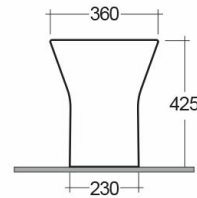

# RAK-RESORT-COMFORT HEIGHT 42.5CM

Back to Wall | Water Closet

**RAK**  
CERAMICS

## Technical specifications

Dimensions:	550 x 360 mm
Weight:	26 Kg
Color:	Alpine White
Trap type:	P Trap & S Trap
Trapway type:	Concealed
Seat cover options:	Urea
Bowl shape:	Oval
Soft close:	yes
Dual flush:	yes
Suites:	<a href="#">RAK-RESORT</a>

Code	Name
RST20AWHA	RESORT WATER CLOSET RIMLESS SPECIAL HEIGHT 42.5CM BACK TO WALL P/S-TRAP 55CM

Dimensions: All dimensions in mm. Tolerance of vitreous china & fireclay items:  $\pm 5\%$  for below 200mm and  $\pm 3\%$  for above 200mm; for all other items tolerance  $\pm 1\%$ . Note: Due to a continuing development program to improve design and performance, the manufacturer reserves all rights to vary specifications without prior information. Please note accessories are for photographic use only.