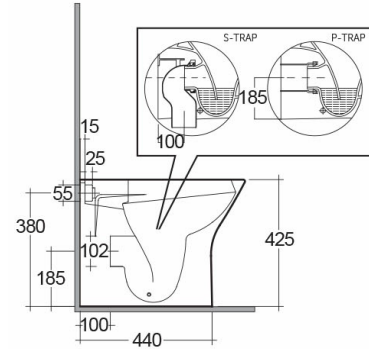

# RAK-RESORT-COMFORT HEIGHT 42.5CM

Back to Wall | Water Closet

**RAK**  
CERAMICS

## Technical specifications

Dimensions:	550 x 360 mm
Weight:	26 Kg
Color:	Alpine White
Trap type:	P Trap & S Trap
Trapway type:	Concealed
Seat cover options:	Urea
Bowl shape:	Oval
Soft close:	yes
Dual flush:	yes
Suites:	<a href="#">RAK-RESORT</a>

Code	Name
RST20AWHA	RESORT WATER CLOSET RIMLESS SPECIAL HEIGHT 42.5CM BACK TO WALL P/S-TRAP 55CM

Dimensions: All dimensions in mm. Tolerance of vitreous china & fireclay items:  $\pm 5\%$  for below 200mm and  $\pm 3\%$  for above 200mm; for all other items tolerance  $\pm 1\%$ . Note: Due to a continuing development program to improve design and performance, the manufacturer reserves all rights to vary specifications without prior information. Please note accessories are for photographic use only.